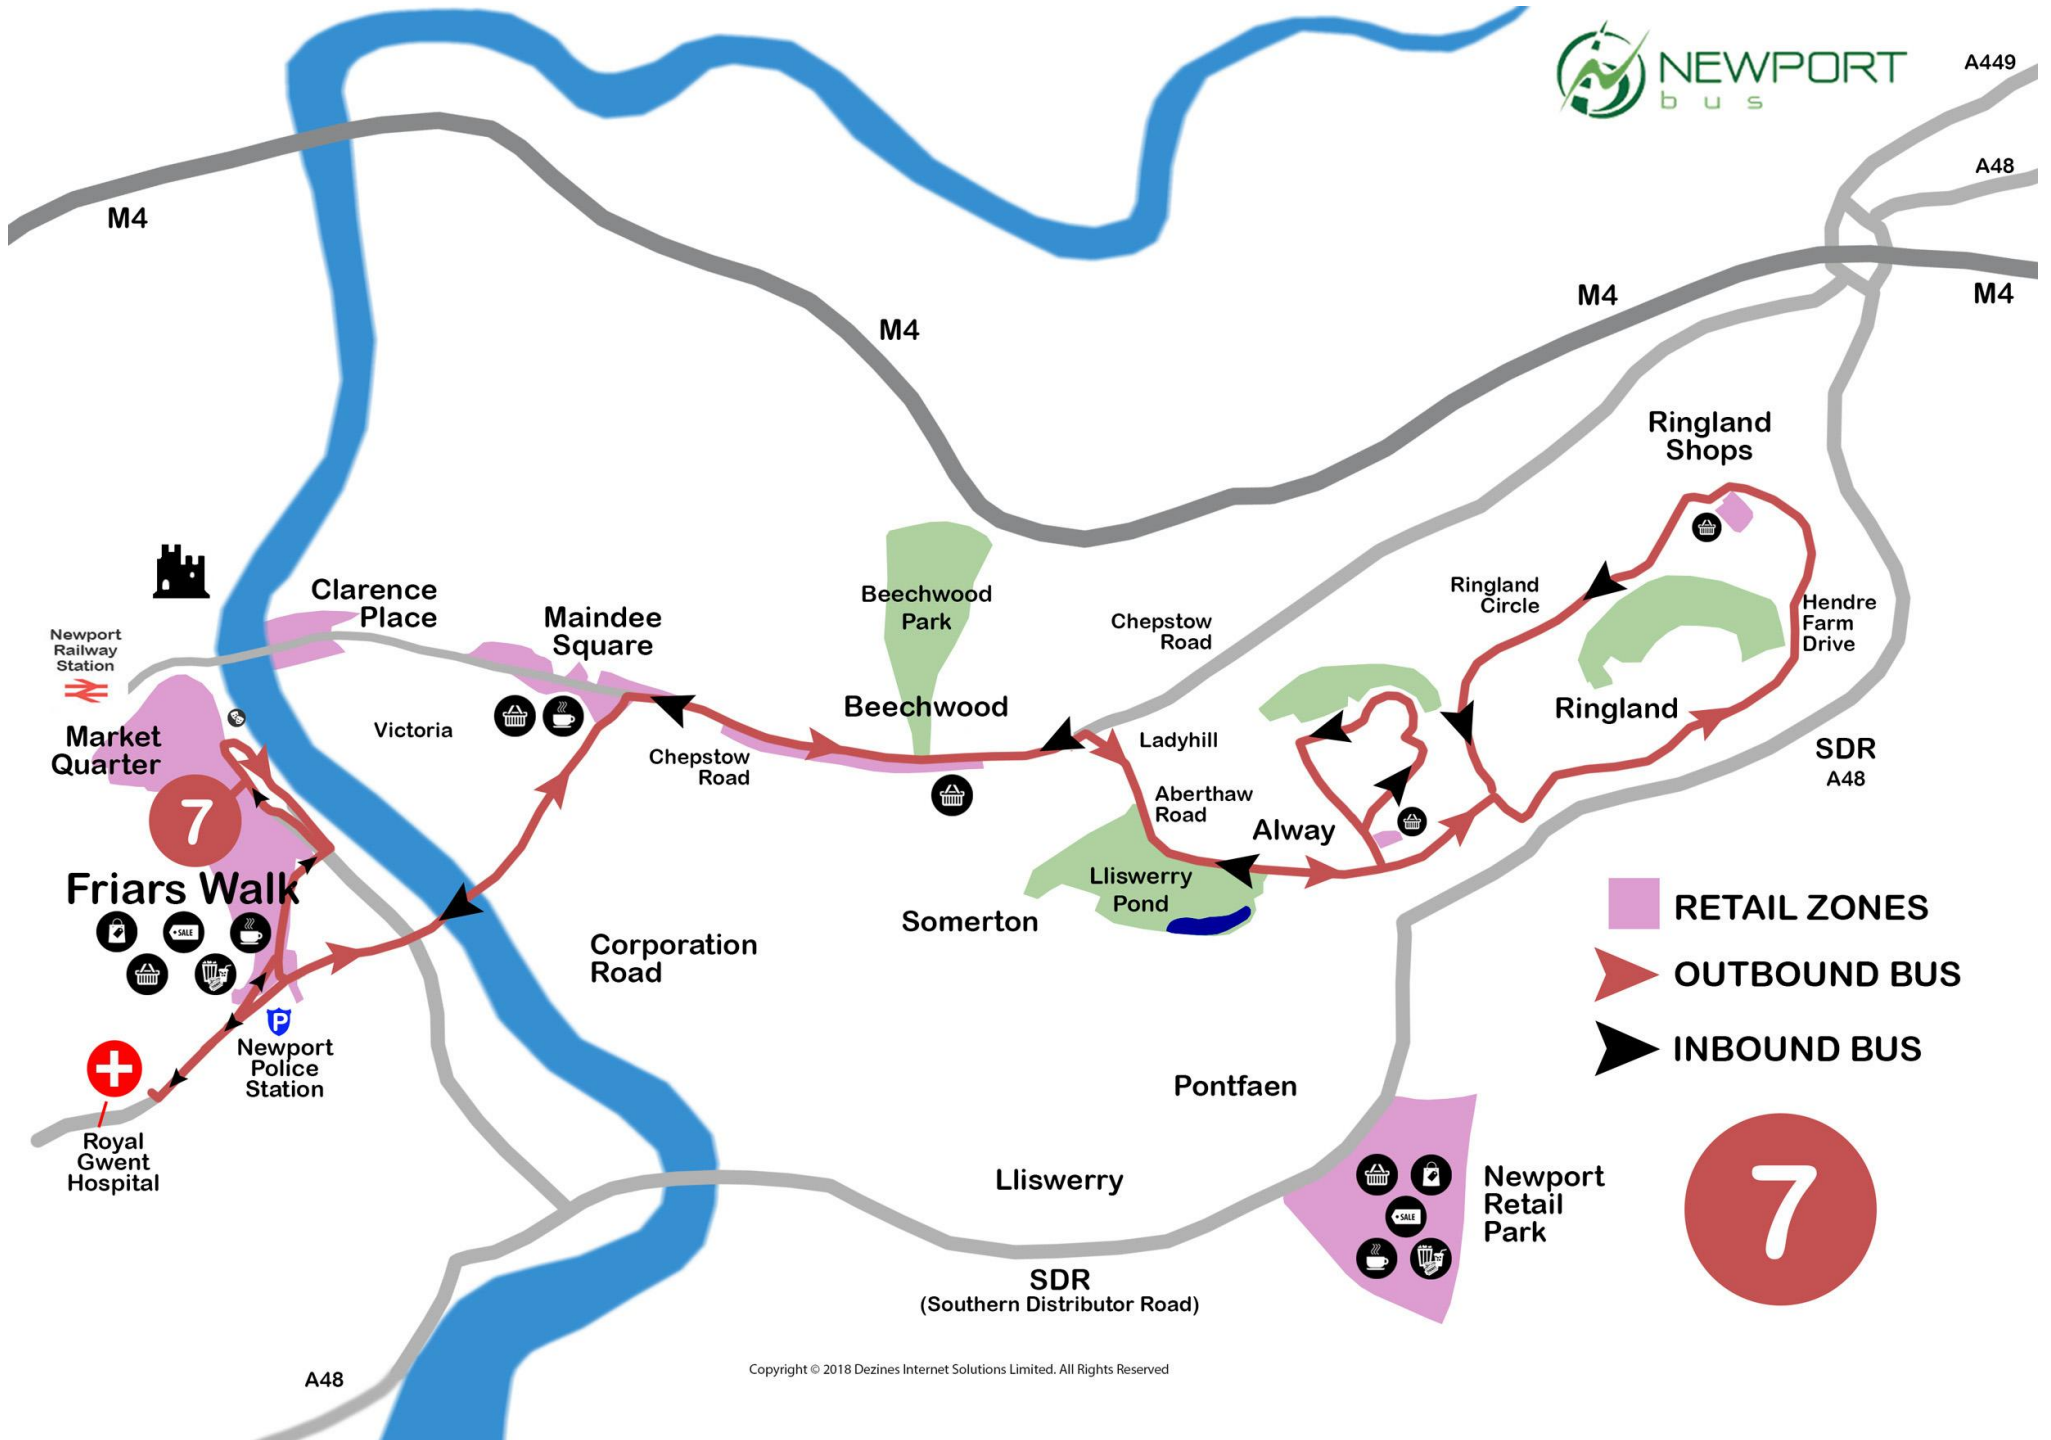

# Newport - Alway - Ringland Via George Street & Hendre Farm Drive

Monday - Saturday

Service:	7	7	7	7	7		7	7	7	7	7
Newport Bus Station (6)	0600	0630	0700	0730	0800	And Every 30 Minutes	1630	1700	1730	1800	1830
Ladyhill Centre	0613	0643	0713	0743	0813	And Every 30 Minutes	1643	1713	1743	1813	1843
Ringland Centre	0622	0652	0722	0752	0822	And Every 30 minutes	1652	1722	1752	1822	1852
Alway Shops (S/Bound)	0632	0702	0732	0802	0832	And Every 30 Minutes	1702	1732	1802	1832	1902
Royal Gwent Hospital	0644	-	0744	-	0844	And Every 60 Minutes	-	1744	-	1844	-
Dolman Theatre	-	0713	-	0813	-	And Every 60 minutes	1713	-	1813	-	1913
Newport Bus Station	0652	0716	0752	0816	0852	Arriving at 16 and 52 minutes past the hour	1716	1752	1816	1852	1916

## 6E Newport – Alway - Ringland - Alway

Outbound	Inbound
Newport Bus Station	Ringland Centre Terminus
Clarence Place	Ringland Circle
Chepstow Road	Aberthaw Road
Aberthaw Road	Aberthaw Avenue
Aberthaw Avenue	Vaughn Williams Drive
Vaughn Williams Drive	Ladyhill Road
Ladyhill Road	Elgar Circle
Elgar Circle	Walford Davies Drive
Walford Davies Drive	Vaughn Williams Drive
Vaughn Williams Drive	Aberthaw Road
Aberthaw Road	Chepstow Road
Ringland Circle	Clarence Place
Ringland Centre Terminus	Kingsway
	Newport Bus Station

## 7 Newport – Ringland – Alway

Outbound	Inbound
Newport Bus Station	Ringland Centre Terminus
Kingsway	Ringland Circle
Emlyn Street	Aberthaw Road
George Street	Vaughn Williams Drive
Wharf Road	Ladyhill Road
Chepstow Road	Elgar Circle
Aberthaw Road	Walford Davies Drive
Ringland Circle	Vaughn Williams Drive
Hendre Farm Drive	Aberthaw Road
Ringland Centre Terminus	Chepstow Road
	Wharf Road
	George Street
	Cardiff Road
	<i>*Royal Gwent Hospital</i>
	<i>Cardiff Road</i>
	Kingsway
	Emlyn Street
	Kingsway
	Newport Bus Station

*\* Where indicated on timetable service extends to Royal Gwent Hospital*

-  RETAIL ZONES
-  OUTBOUND BUS
-  INBOUND BUS

6

-  RETAIL ZONES
-  OUTBOUND BUS
-  INBOUND BUS

**7**