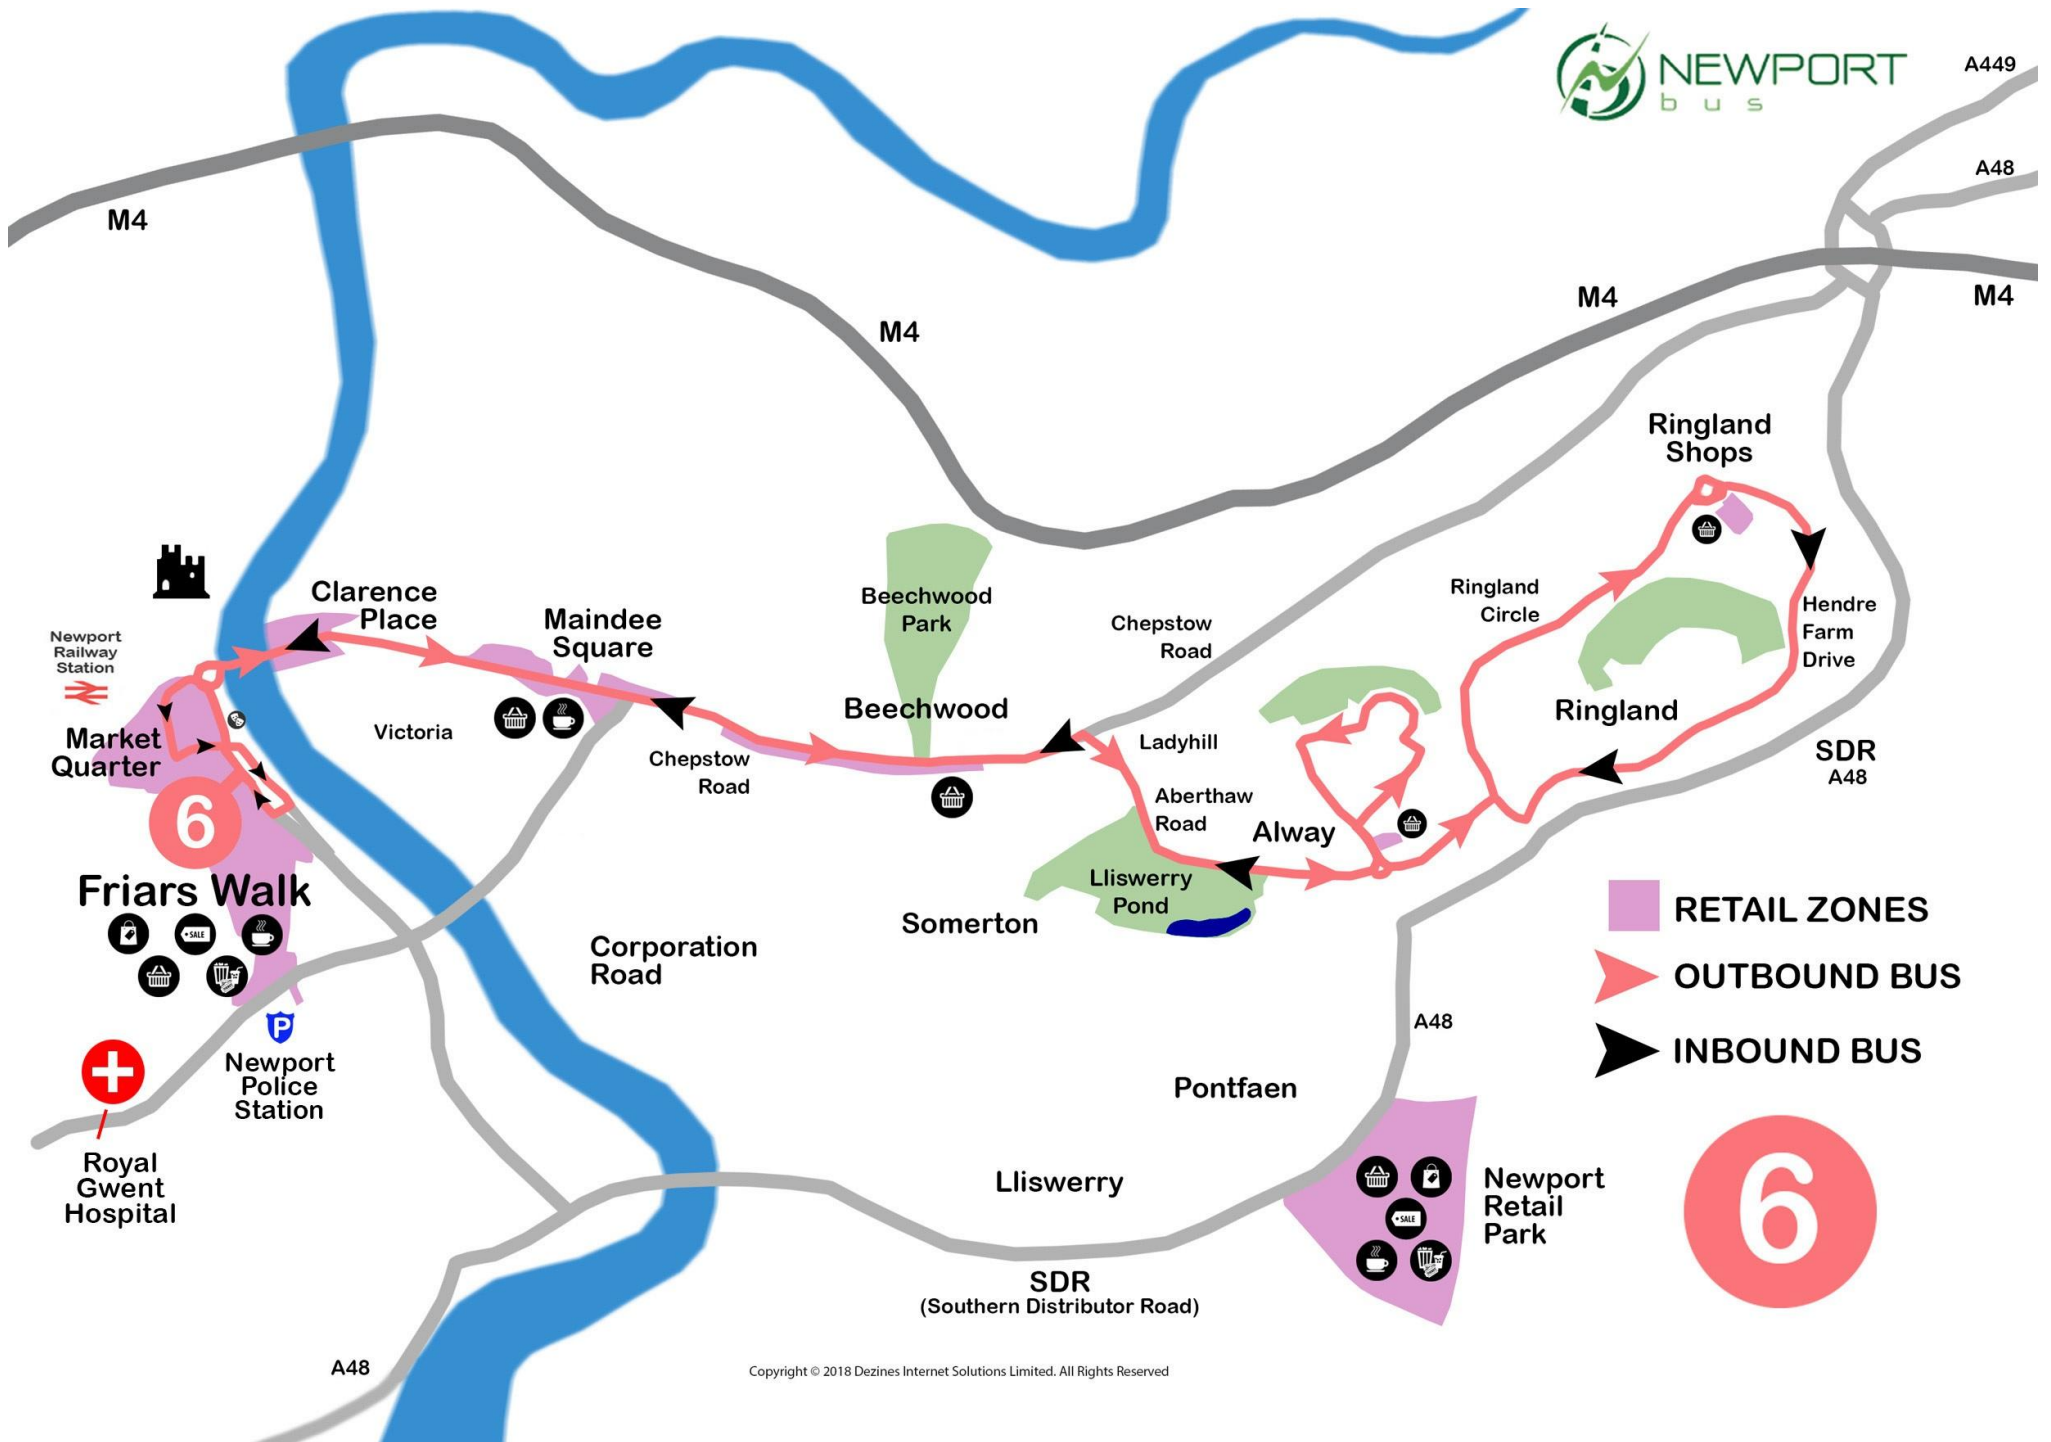

## 6 Newport – Alway - Ringland

Outbound	Inbound
Newport Bus Station	Ringland Centre Terminus
Clarence Place	Ringland Circle
Chepstow Road	Hendre Farm Drive
Aberthaw Road	Ringland Circle
Aberthaw Avenue	Aberthaw Road
Vaughn Williams Drive	Chepstow Road
Ladyhill Road	Clarence Place
Elgar Circle	High Street
Walford Davies Drive	Skinner Street
Vaughn Williams Drive	Kingsway
Aberthaw Road	Newport Bus Station
Ringland Circle	
Ringland Centre Terminus	

## 6E Newport – Alway - Ringland - Alway

Outbound	Inbound
Newport Bus Station	Ringland Centre Terminus
Clarence Place	Ringland Circle
Chepstow Road	Aberthaw Road
Aberthaw Road	Aberthaw Avenue
Aberthaw Avenue	Vaughn Williams Drive
Vaughn Williams Drive	Ladyhill Road
Ladyhill Road	Elgar Circle
Elgar Circle	Walford Davies Drive
Walford Davies Drive	Vaughn Williams Drive
Vaughn Williams Drive	Aberthaw Road
Aberthaw Road	Chepstow Road
Ringland Circle	Clarence Place
Ringland Centre Terminus	Kingsway
	Newport Bus Station

## 7 Newport – Ringland – Alway

Outbound	Inbound
Newport Bus Station	Ringland Centre Terminus
Kingsway	Ringland Circle
Emlyn Street	Aberthaw Road
George Street	Vaughn Williams Drive
Wharf Road	Ladyhill Road
Chepstow Road	Elgar Circle
Aberthaw Road	Walford Davies Drive
Ringland Circle	Vaughn Williams Drive
Hendre Farm Drive	Aberthaw Road
Ringland Centre Terminus	Chepstow Road
	Wharf Road
	George Street
	Cardiff Road
	<i>*Royal Gwent Hospital</i>
	<i>Cardiff Road</i>
	Kingsway
	Emlyn Street
	Kingsway
	Newport Bus Station

*\* Where indicated on timetable service extends to Royal Gwent Hospital*

-  RETAIL ZONES
-  OUTBOUND BUS
-  INBOUND BUS

6

-  RETAIL ZONES
-  OUTBOUND BUS
-  INBOUND BUS

**7**