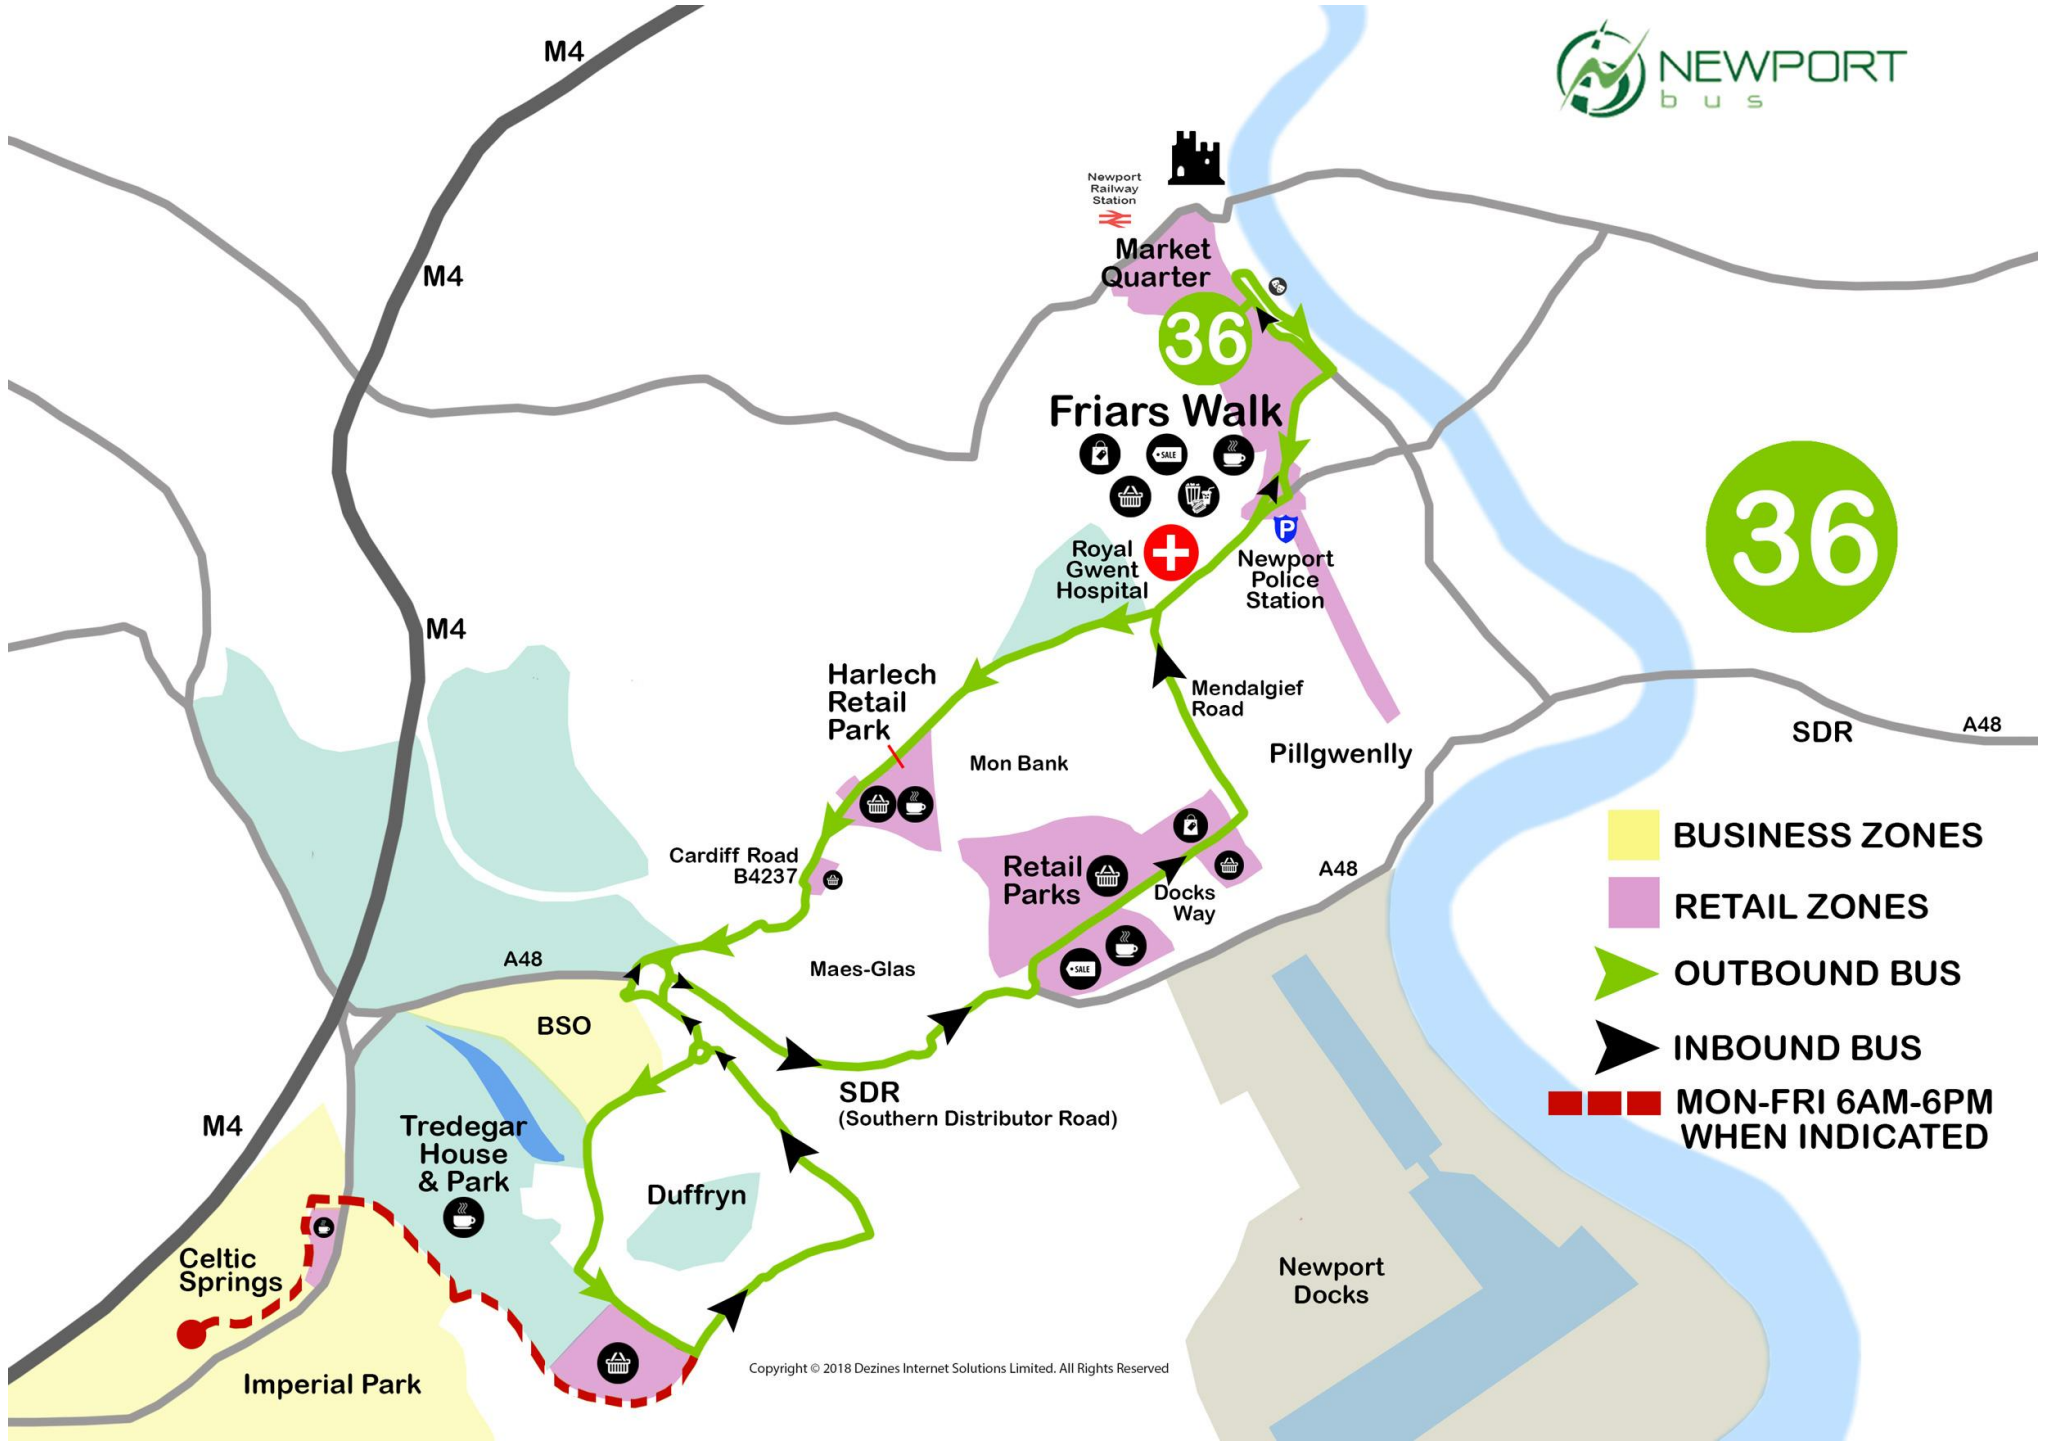

35 Newport - Duffryn

Outbound	Inbound
Newport Bus Station	Tredegar House Drive
Kingsway	Duffryn Drive
Emlyn Street	Cardiff Road
Cardiff Road	Old Cardiff Road
Mendalgief Road	Maesglas Road
Docks Way	Cardiff Road
Lighthouse Road	Emlyn Street
<i>*John Frost School</i>	Kingsway
<i>Lighthouse Road</i>	Newport Bus Station
Duffryn Way	
<i>*Pencarn Way</i>	
<i>Cleppa Park</i>	
<i>Lakeside Drive</i>	
<i>Celtic Springs</i>	
<i>Lakeside Drive</i>	
<i>Cleppa Park</i>	
<i>Pencarn Way</i>	
Tredegar House Drive	

36 Newport - Duffryn

Outbound	Inbound
Newport Bus Station	Tredegar House Drive
Kingsway	<i>*Pencarn Way</i>
Emlyn Street	<i>Cleppa Park</i>
Cardiff Road	<i>Lakeside Drive</i>
Duffryn Drive	<i>Celtic Springs</i>
Tredegar House Drive	<i>Lakeside Drive</i>
	<i>Cleppa Park</i>
	<i>Pencarn Way</i>
	Duffryn Way
	Lighthouse Road
	<i>*John Frost School</i>
	<i>Lighthouse Road</i>
	Docks Way
	Mendalgief Road
	Cardiff Road
	Emlyn Street
	Kingsway
	Newport Bus Station

** Where indicated on timetable service operates into John Frost School*

** Where indicated on timetable service extends to Celtic Springs Buisness Park*

36

- BUSINESS ZONES
- RETAIL ZONES
- OUTBOUND BUS
- INBOUND BUS
- MON-FRI 6AM-6PM WHEN INDICATED

35

- BUSINESS ZONES
- RETAIL ZONES
- OUTBOUND BUS
- INBOUND BUS
- MON-FRI 6AM-6PM WHEN INDICATED