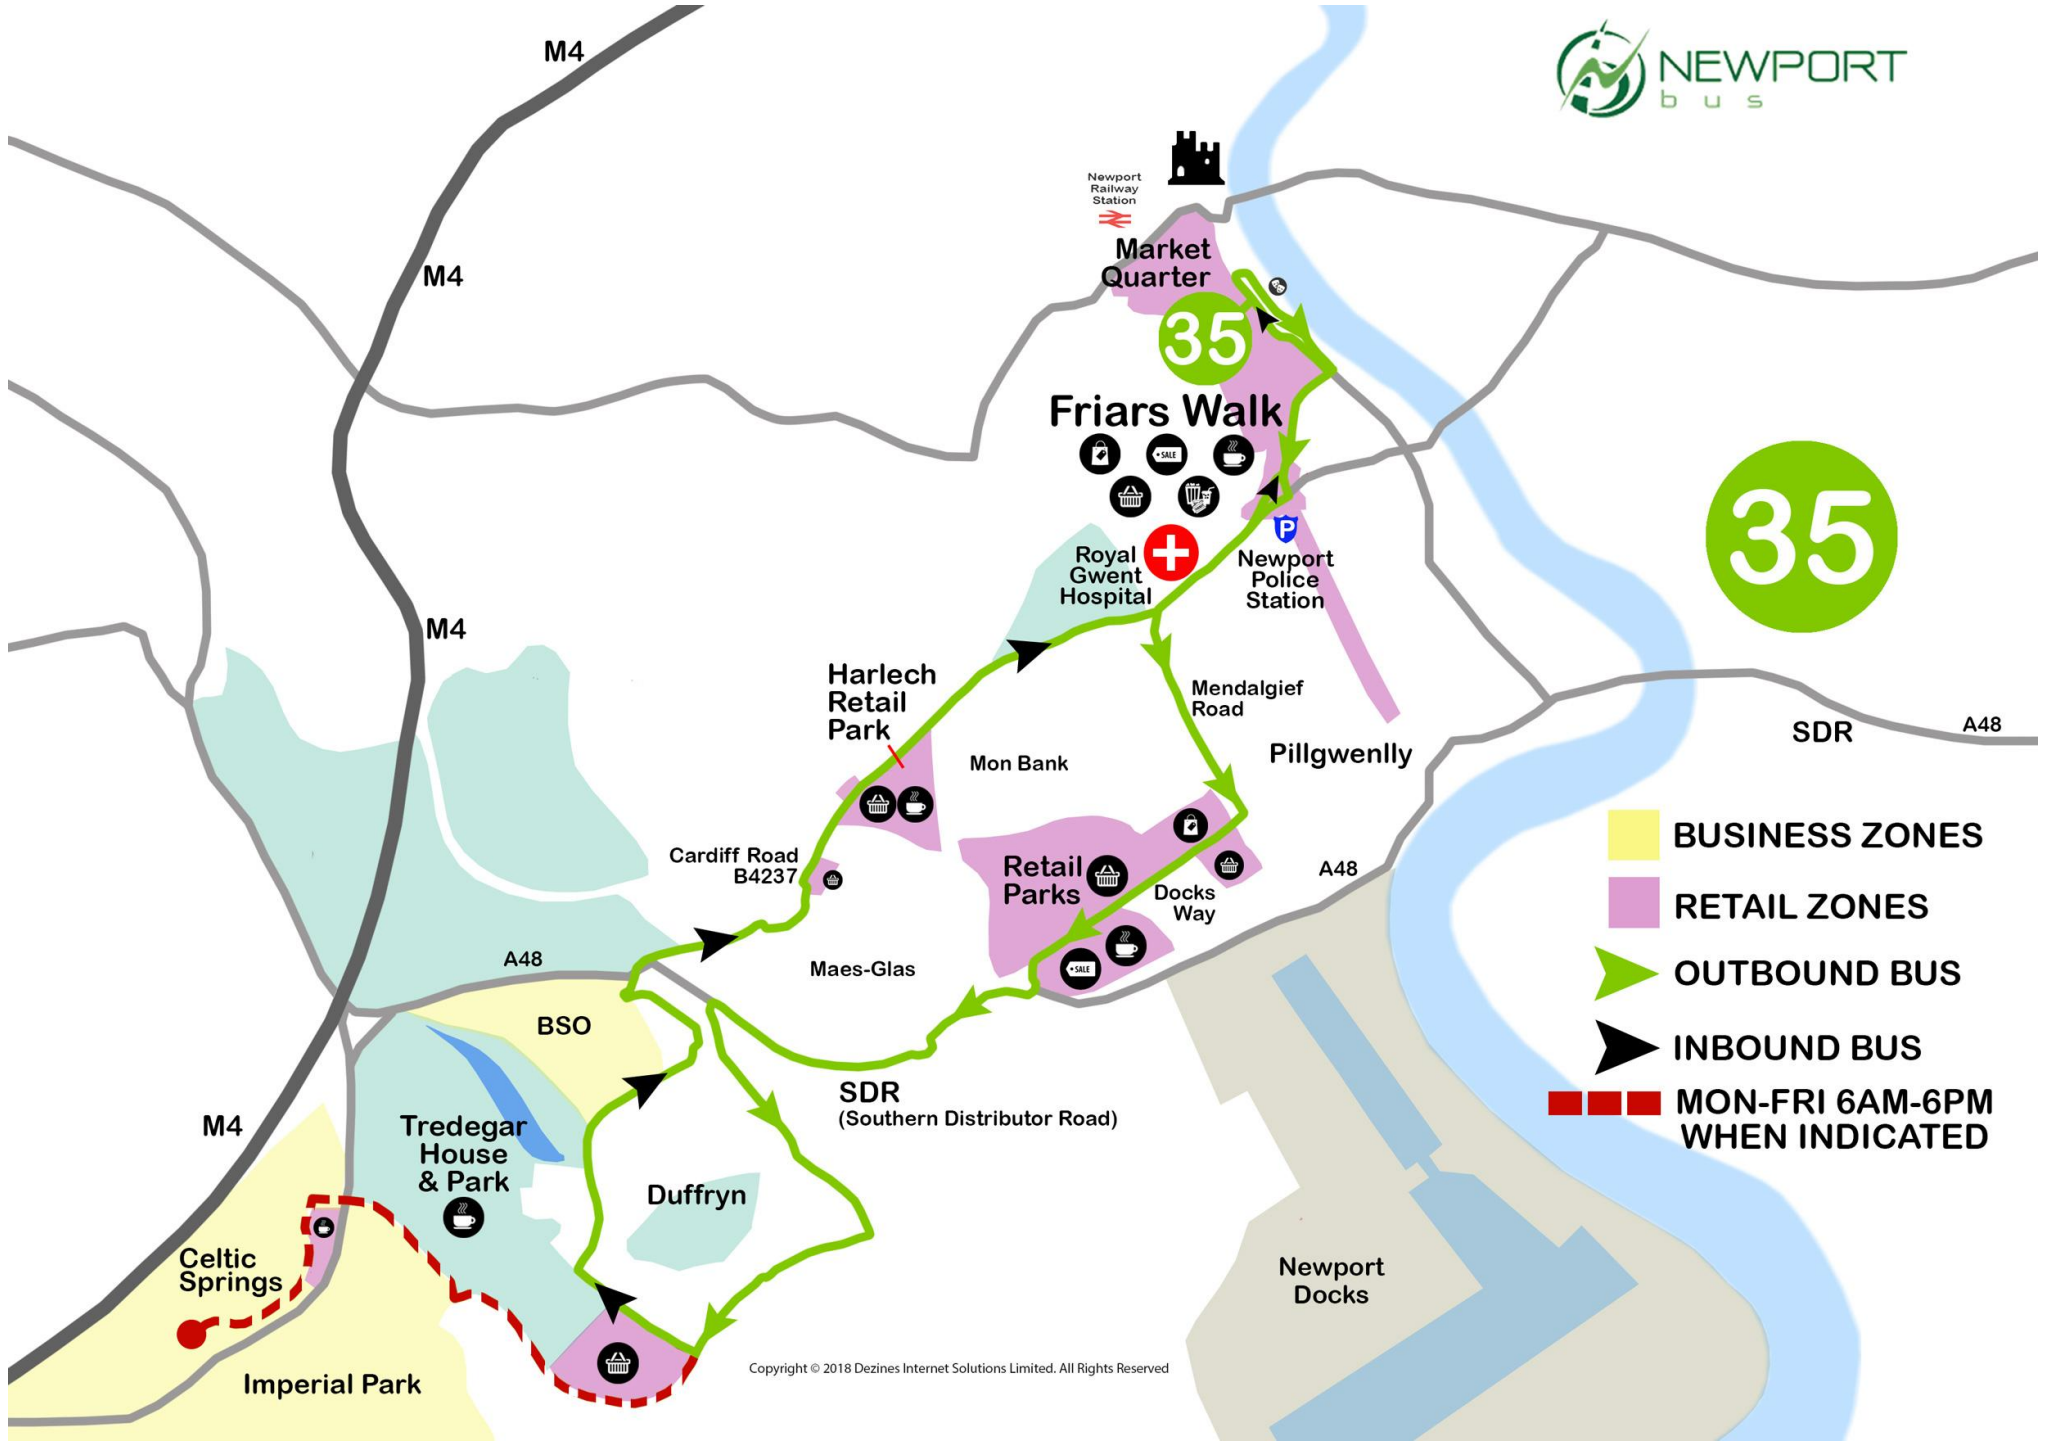

35 Newport - Duffryn

Outbound	Inbound
Newport Bus Station	Tredegar House Drive
Kingsway	Duffryn Drive
Emlyn Street	Cardiff Road
Cardiff Road	Old Cardiff Road
Mendalgief Road	Maesglas Road
Docks Way	Cardiff Road
Lighthouse Road	Emlyn Street
<i>*John Frost School</i>	Kingsway
<i>Lighthouse Road</i>	Newport Bus Station
Duffryn Way	
<i>*Pencarn Way</i>	
<i>Cleppa Park</i>	
<i>Lakeside Drive</i>	
<i>Celtic Springs</i>	
<i>Lakeside Drive</i>	
<i>Cleppa Park</i>	
<i>Pencarn Way</i>	
Tredegar House Drive	

36 Newport - Duffryn

Outbound	Inbound
Newport Bus Station	Tredegar House Drive
Kingsway	<i>*Pencarn Way</i>
Emlyn Street	<i>Cleppa Park</i>
Cardiff Road	<i>Lakeside Drive</i>
Duffryn Drive	<i>Celtic Springs</i>
Tredegar House Drive	<i>Lakeside Drive</i>
	<i>Cleppa Park</i>
	<i>Pencarn Way</i>
	Duffryn Way
	Lighthouse Road
	<i>*John Frost School</i>
	<i>Lighthouse Road</i>
	Docks Way
	Mendalgief Road
	Cardiff Road
	Emlyn Street
	Kingsway
	Newport Bus Station

** Where indicated on timetable service operates into John Frost School*

** Where indicated on timetable service extends to Celtic Springs Buisness Park*

36

- BUSINESS ZONES
- RETAIL ZONES
- OUTBOUND BUS
- INBOUND BUS
- MON-FRI 6AM-6PM WHEN INDICATED

35

- BUSINESS ZONES
- RETAIL ZONES
- OUTBOUND BUS
- INBOUND BUS
- MON-FRI 6AM-6PM WHEN INDICATED