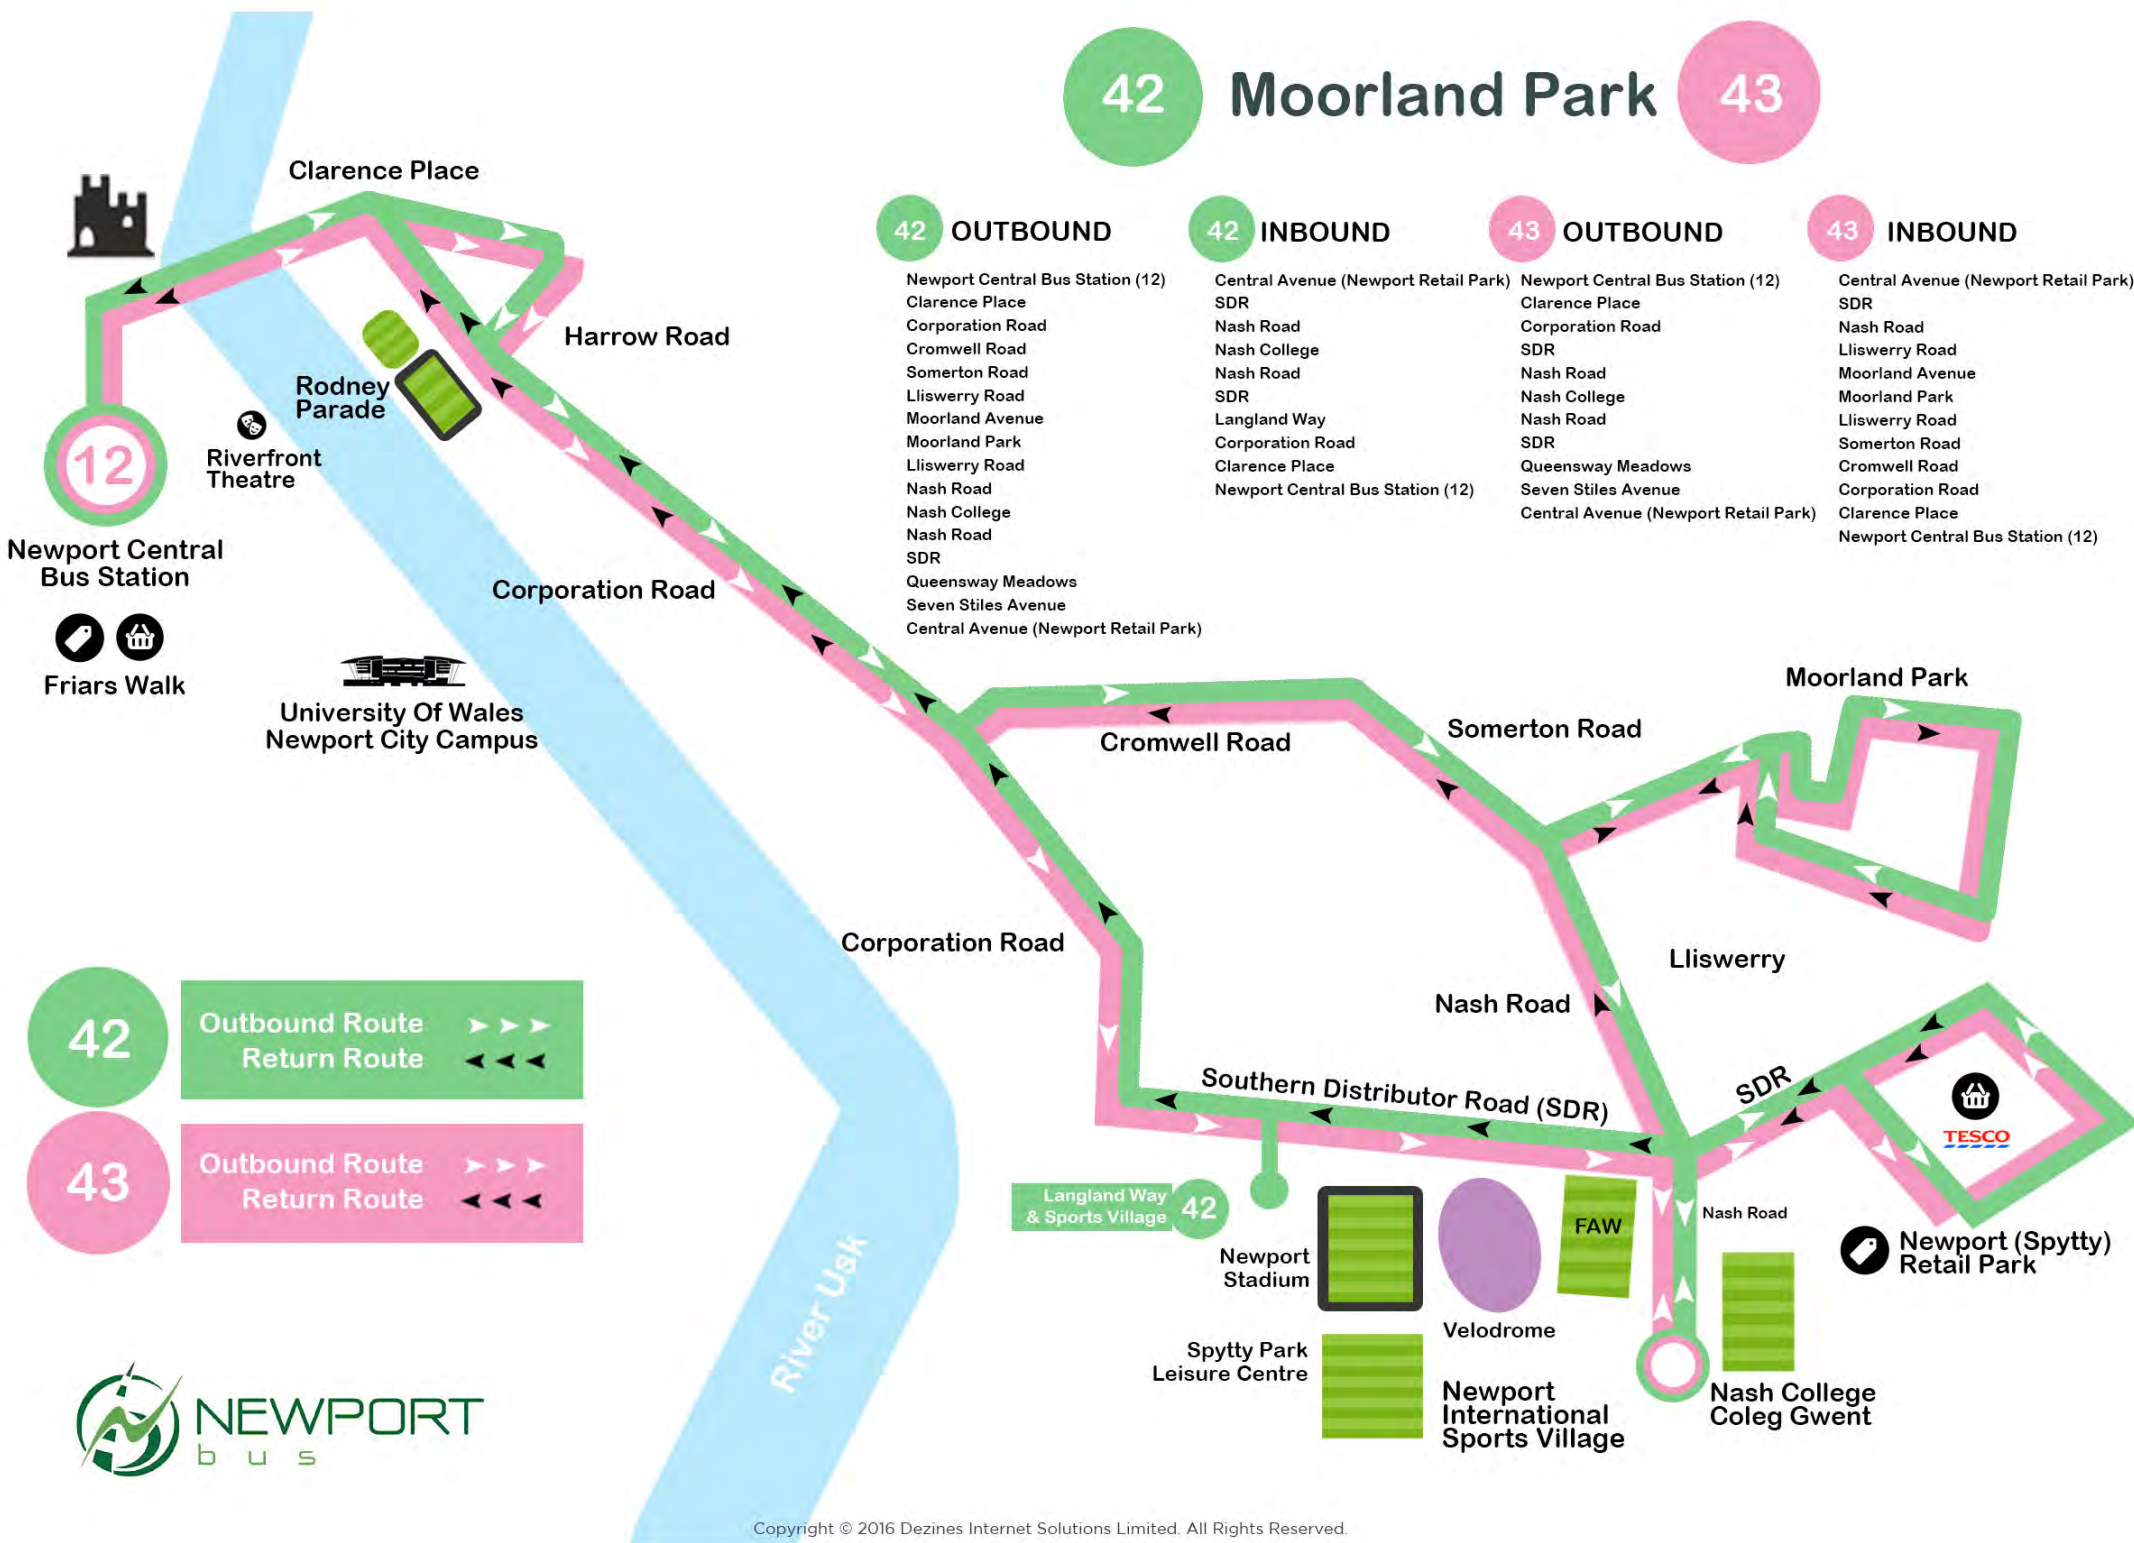

42

Moorland Park

43

42 OUTBOUND

- Newport Central Bus Station (12)
- Clarence Place
- Corporation Road
- Cromwell Road
- Somerton Road
- Lliswerry Road
- Moorland Avenue
- Moorland Park
- Lliswerry Road
- Nash Road
- Nash College
- Nash Road
- SDR
- Queensway Meadows
- Seven Stiles Avenue
- Central Avenue (Newport Retail Park)

42 INBOUND

- Central Avenue (Newport Retail Park)
- SDR
- Nash Road
- Nash College
- Nash Road
- SDR
- Langland Way
- Corporation Road
- Clarence Place
- Newport Central Bus Station (12)

43 OUTBOUND

- Newport Central Bus Station (12)
- Clarence Place
- Corporation Road
- SDR
- Nash Road
- Nash College
- Nash Road
- SDR
- Queensway Meadows
- Seven Stiles Avenue
- Central Avenue (Newport Retail Park)

43 INBOUND

- Central Avenue (Newport Retail Park)
- SDR
- Nash Road
- Lliswerry Road
- Moorland Avenue
- Moorland Park
- Lliswerry Road
- Somerton Road
- Cromwell Road
- Corporation Road
- Clarence Place
- Newport Central Bus Station (12)

42

Outbound Route >>>>
Return Route <<<<

43

Outbound Route >>>>
Return Route <<<<

City Routes Map

EFFECTIVE - 1ST JULY 2018