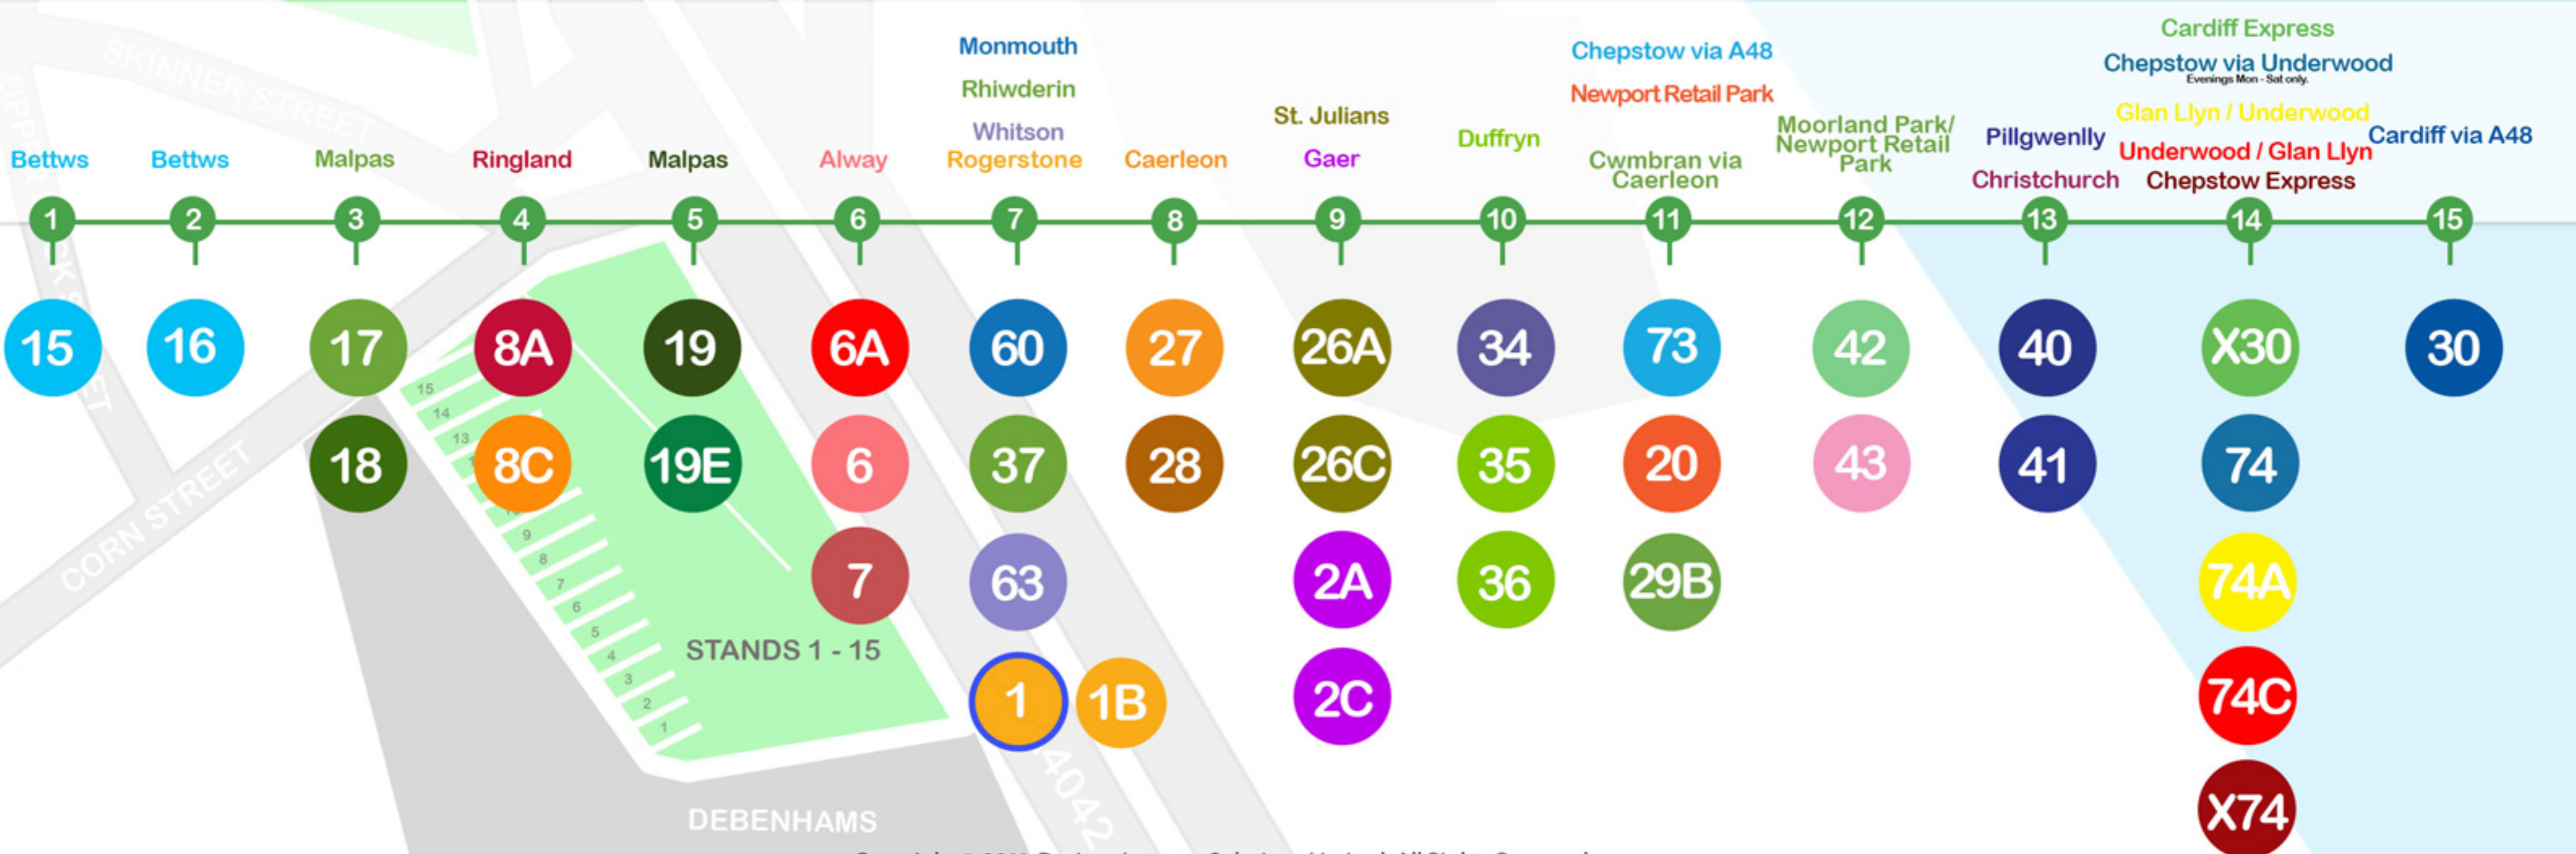

NEWPORT CENTRAL BUS STATION

RIVER USK

RIVERFRONT THEATRE

STANDS 15A - 24

DRT Demand Responsive

15A — DRT

20 — R1

STANDS 1 - 15

DEBENHAMS