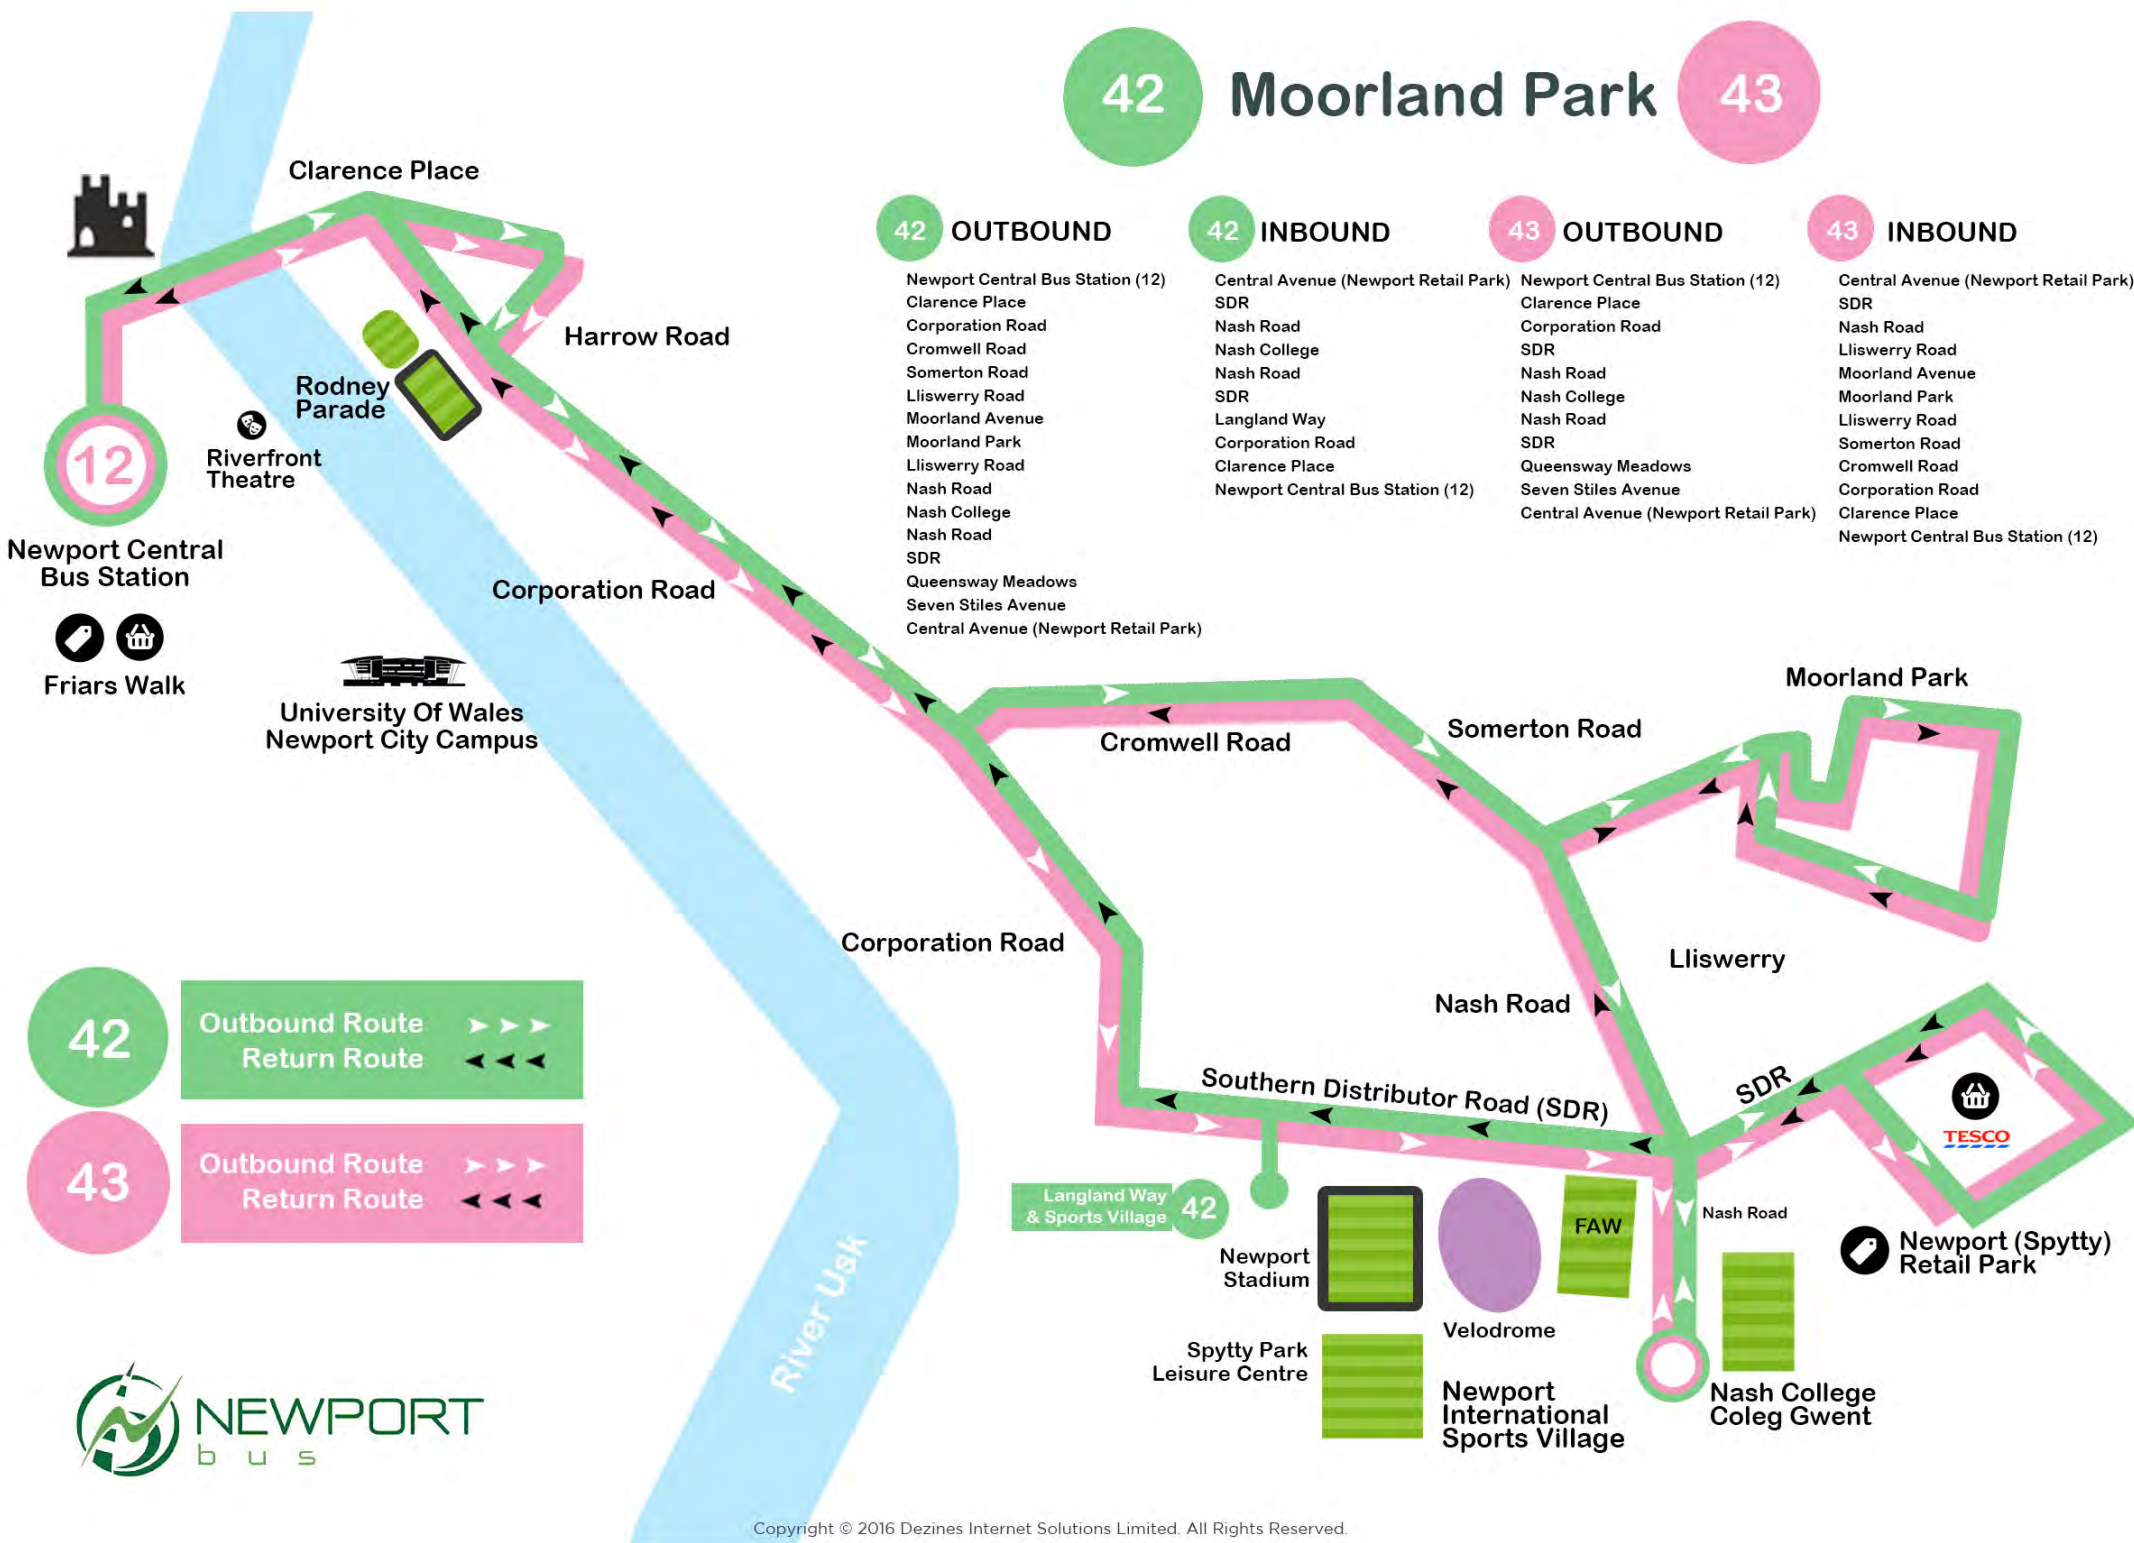

### 42 INBOUND

- Central Avenue (Newport Retail Park)
- SDR
- Nash Road
- Nash College
- Nash Road
- SDR
- Langland Way
- Corporation Road
- Clarence Place
- Newport Central Bus Station (12)

### 43 OUTBOUND

- Newport Central Bus Station (12)
- Clarence Place
- Corporation Road
- SDR
- Nash Road
- Nash College
- Nash Road
- SDR
- Queensway Meadows
- Seven Stiles Avenue
- Central Avenue (Newport Retail Park)

### 43 INBOUND

- Central Avenue (Newport Retail Park)
- SDR
- Nash Road
- Lliswerry Road
- Moorland Avenue
- Moorland Park
- Lliswerry Road
- Somerton Road
- Cromwell Road
- Corporation Road
- Clarence Place
- Newport Central Bus Station (12)

# City Routes Map

EFFECTIVE - 1ST JULY 2018