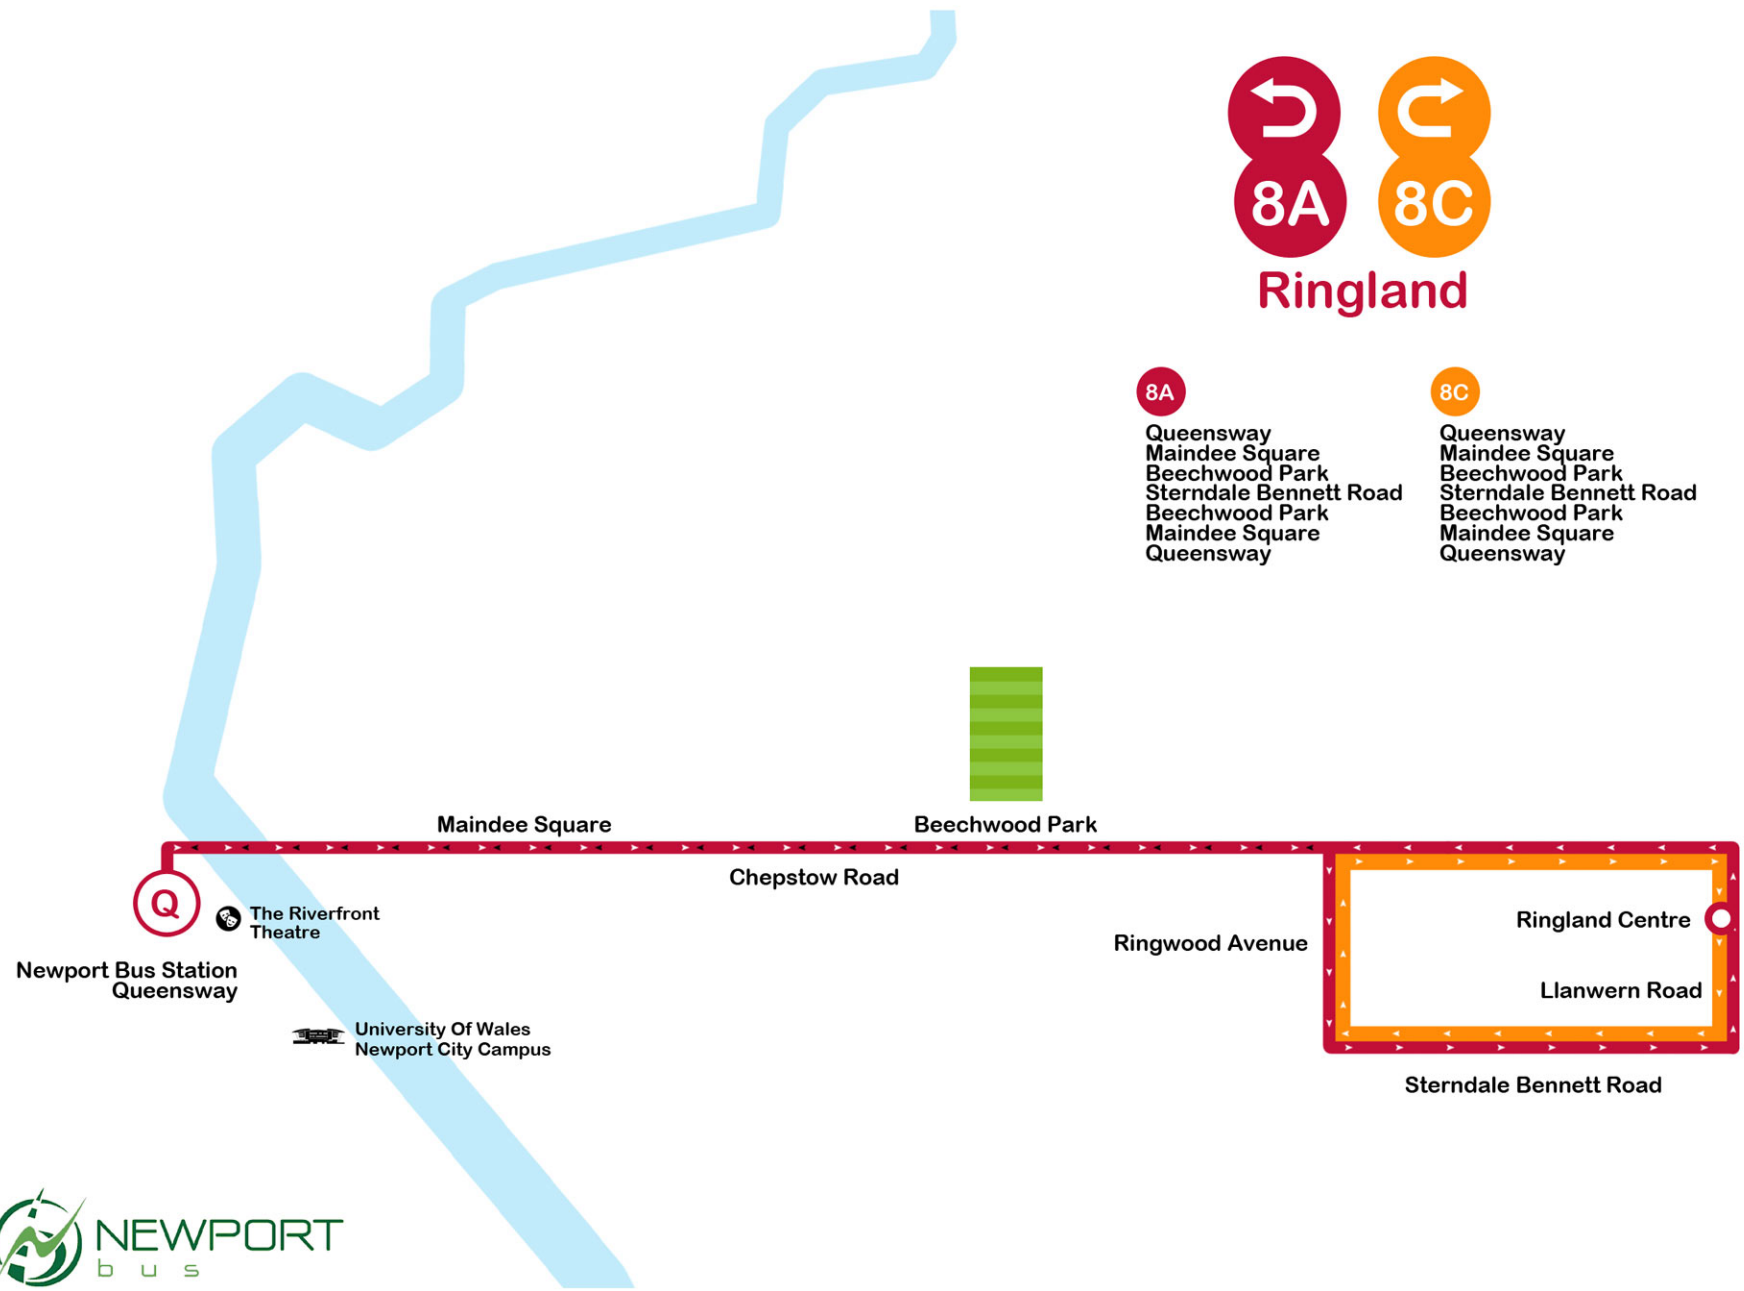

Ringland

8A
Queensway
Maindee Square
Beechwood Park
Sterndale Bennett Road
Beechwood Park
Maindee Square
Queensway

8C
Queensway
Maindee Square
Beechwood Park
Sterndale Bennett Road
Beechwood Park
Maindee Square
Queensway