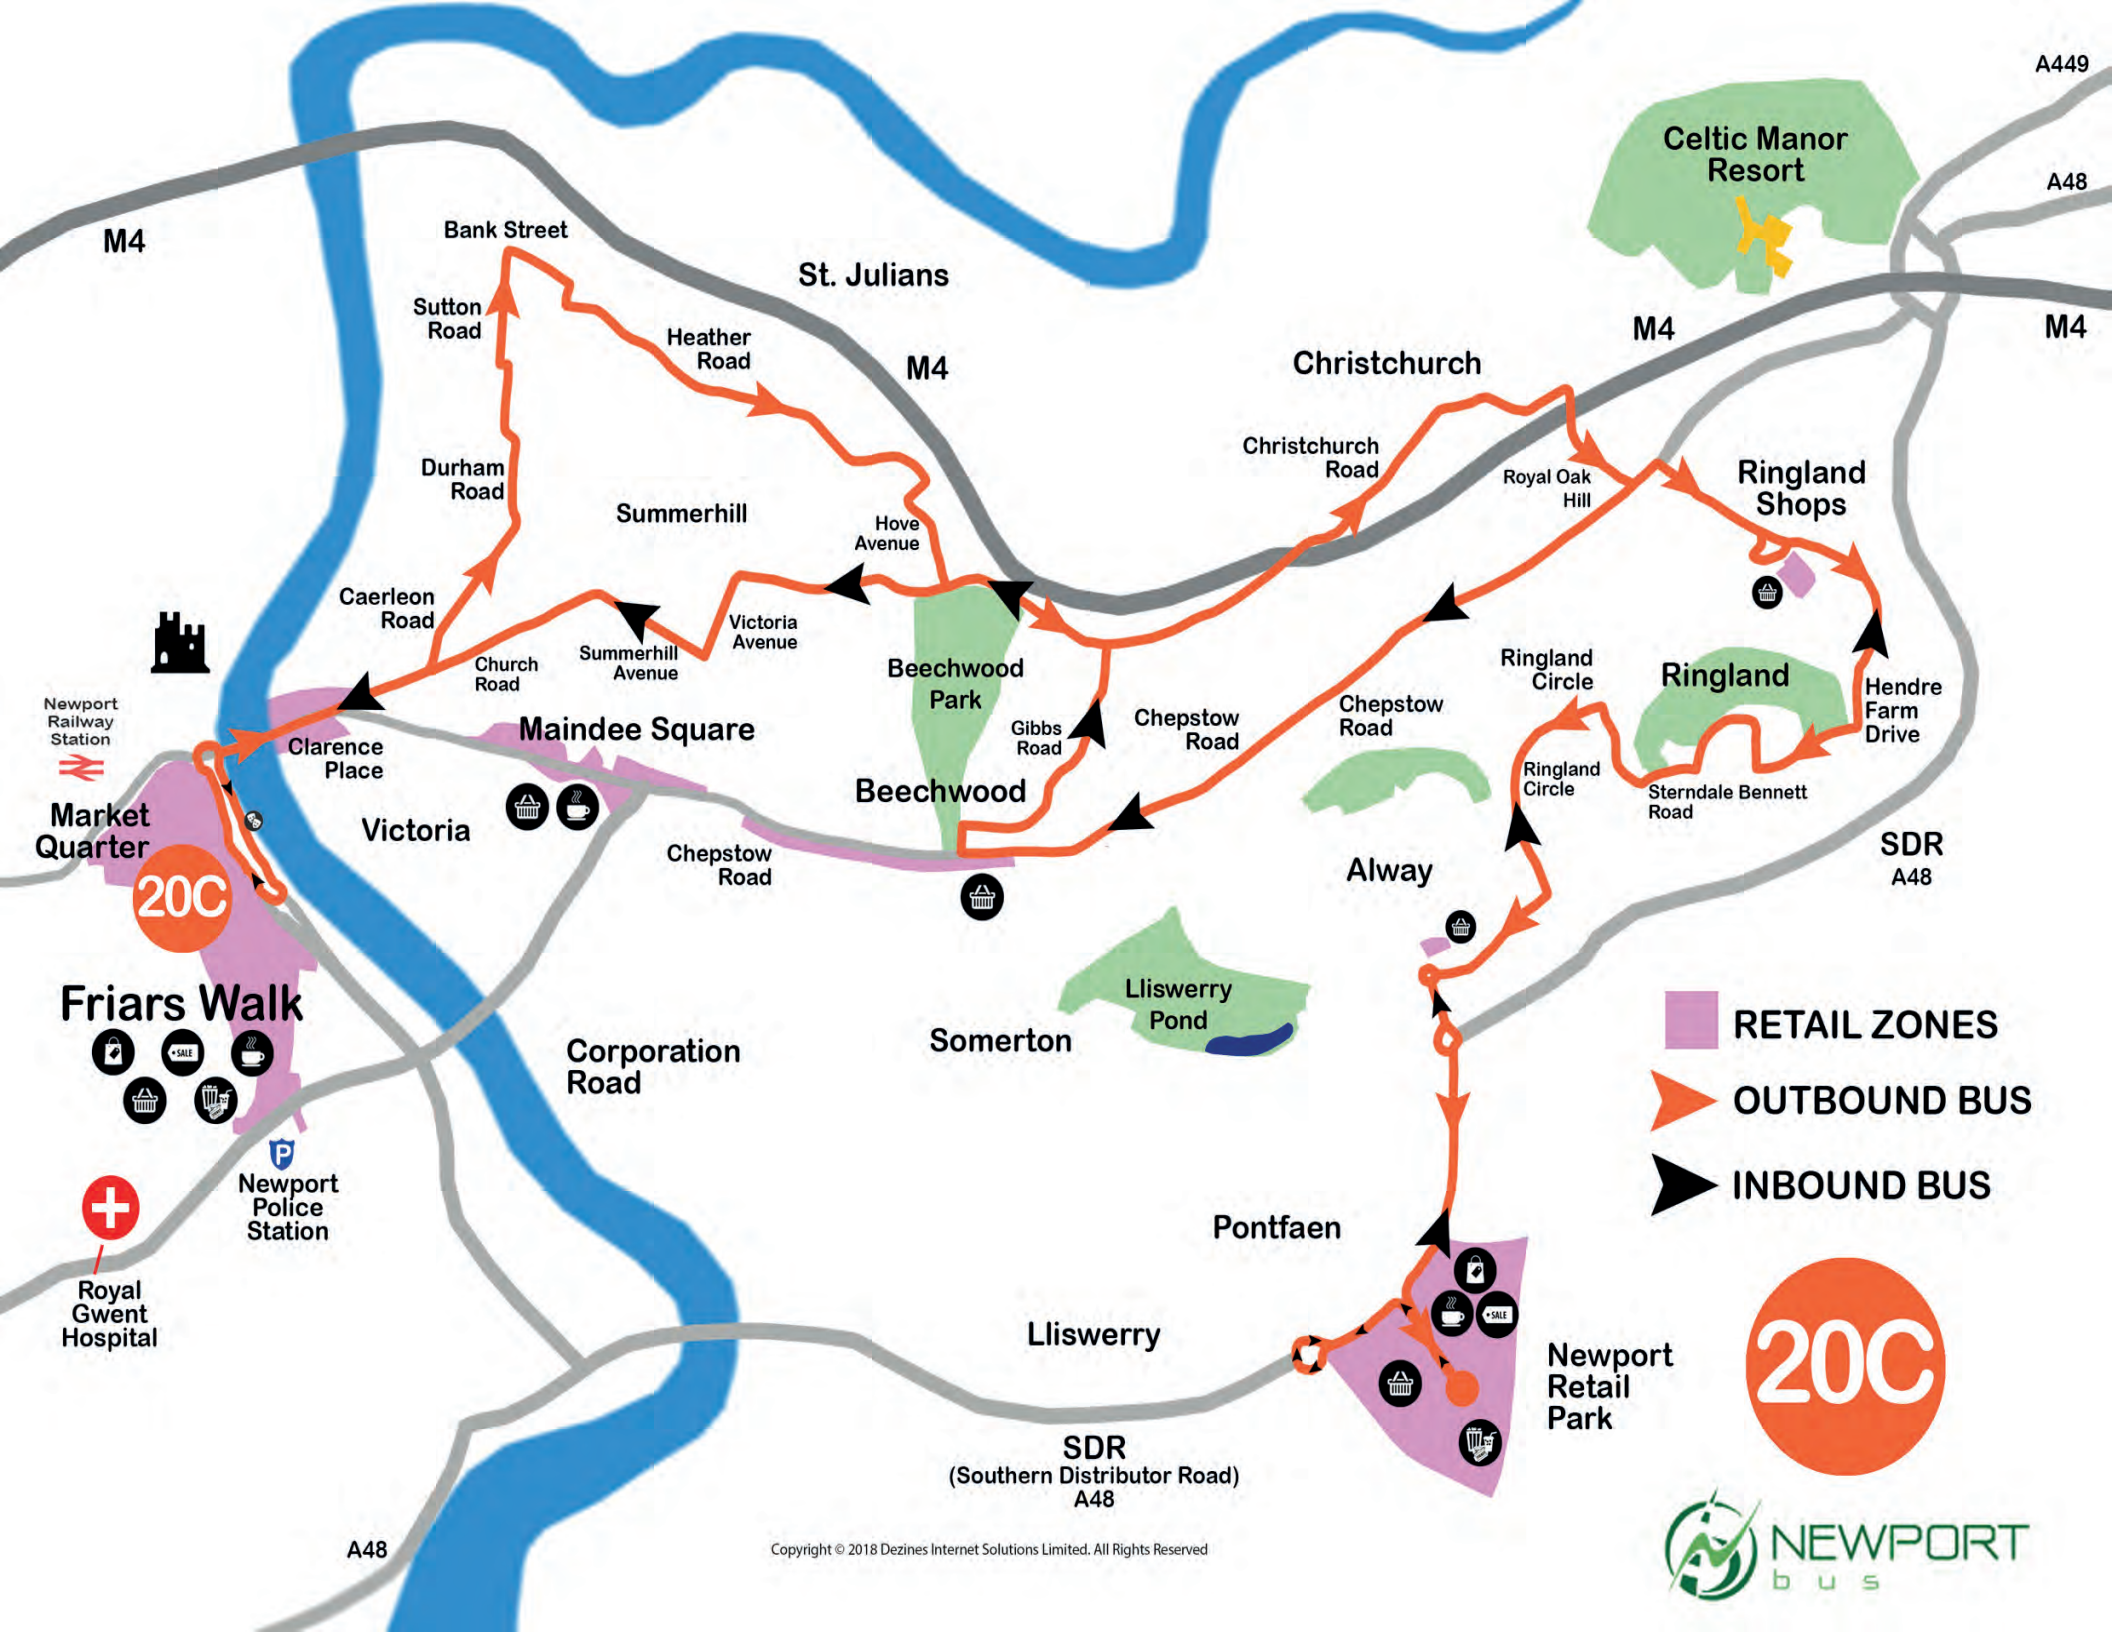

M4

A449

A48

Celtic Manor Resort

St. Julians

Christchurch

M4

M4

Bank Street

Sutton Road

Heather Road

M4

Christchurch Road

Royal Oak Hill

Ringland Shops

Summerhill

Hove Avenue

Durham Road

Caerleon Road

Summerhill Avenue

Victoria Avenue

Beechwood Park

Gibbs Road

Chepstow Road

Chepstow Road

Ringland Circle

Ringland

Hendre Farm Drive

Newport Railway Station

Clarence Place

Maindee Square

Beechwood

Ringland Circle

Sterndale Bennett Road

SDR A48

Market Quarter

20C

Victoria

Chepstow Road

Alway

RETAIL ZONES

OUTBOUND BUS

INBOUND BUS

Friars Walk

Somerton

Lliswerry Pond

Corporation Road

Pontfaen

Newport Retail Park

20C

Royal Gwent Hospital

Newport Police Station

Lliswerry

SDR (Southern Distributor Road) A48

A48

Copyright © 2018 Dezines Internet Solutions Limited. All Rights Reserved