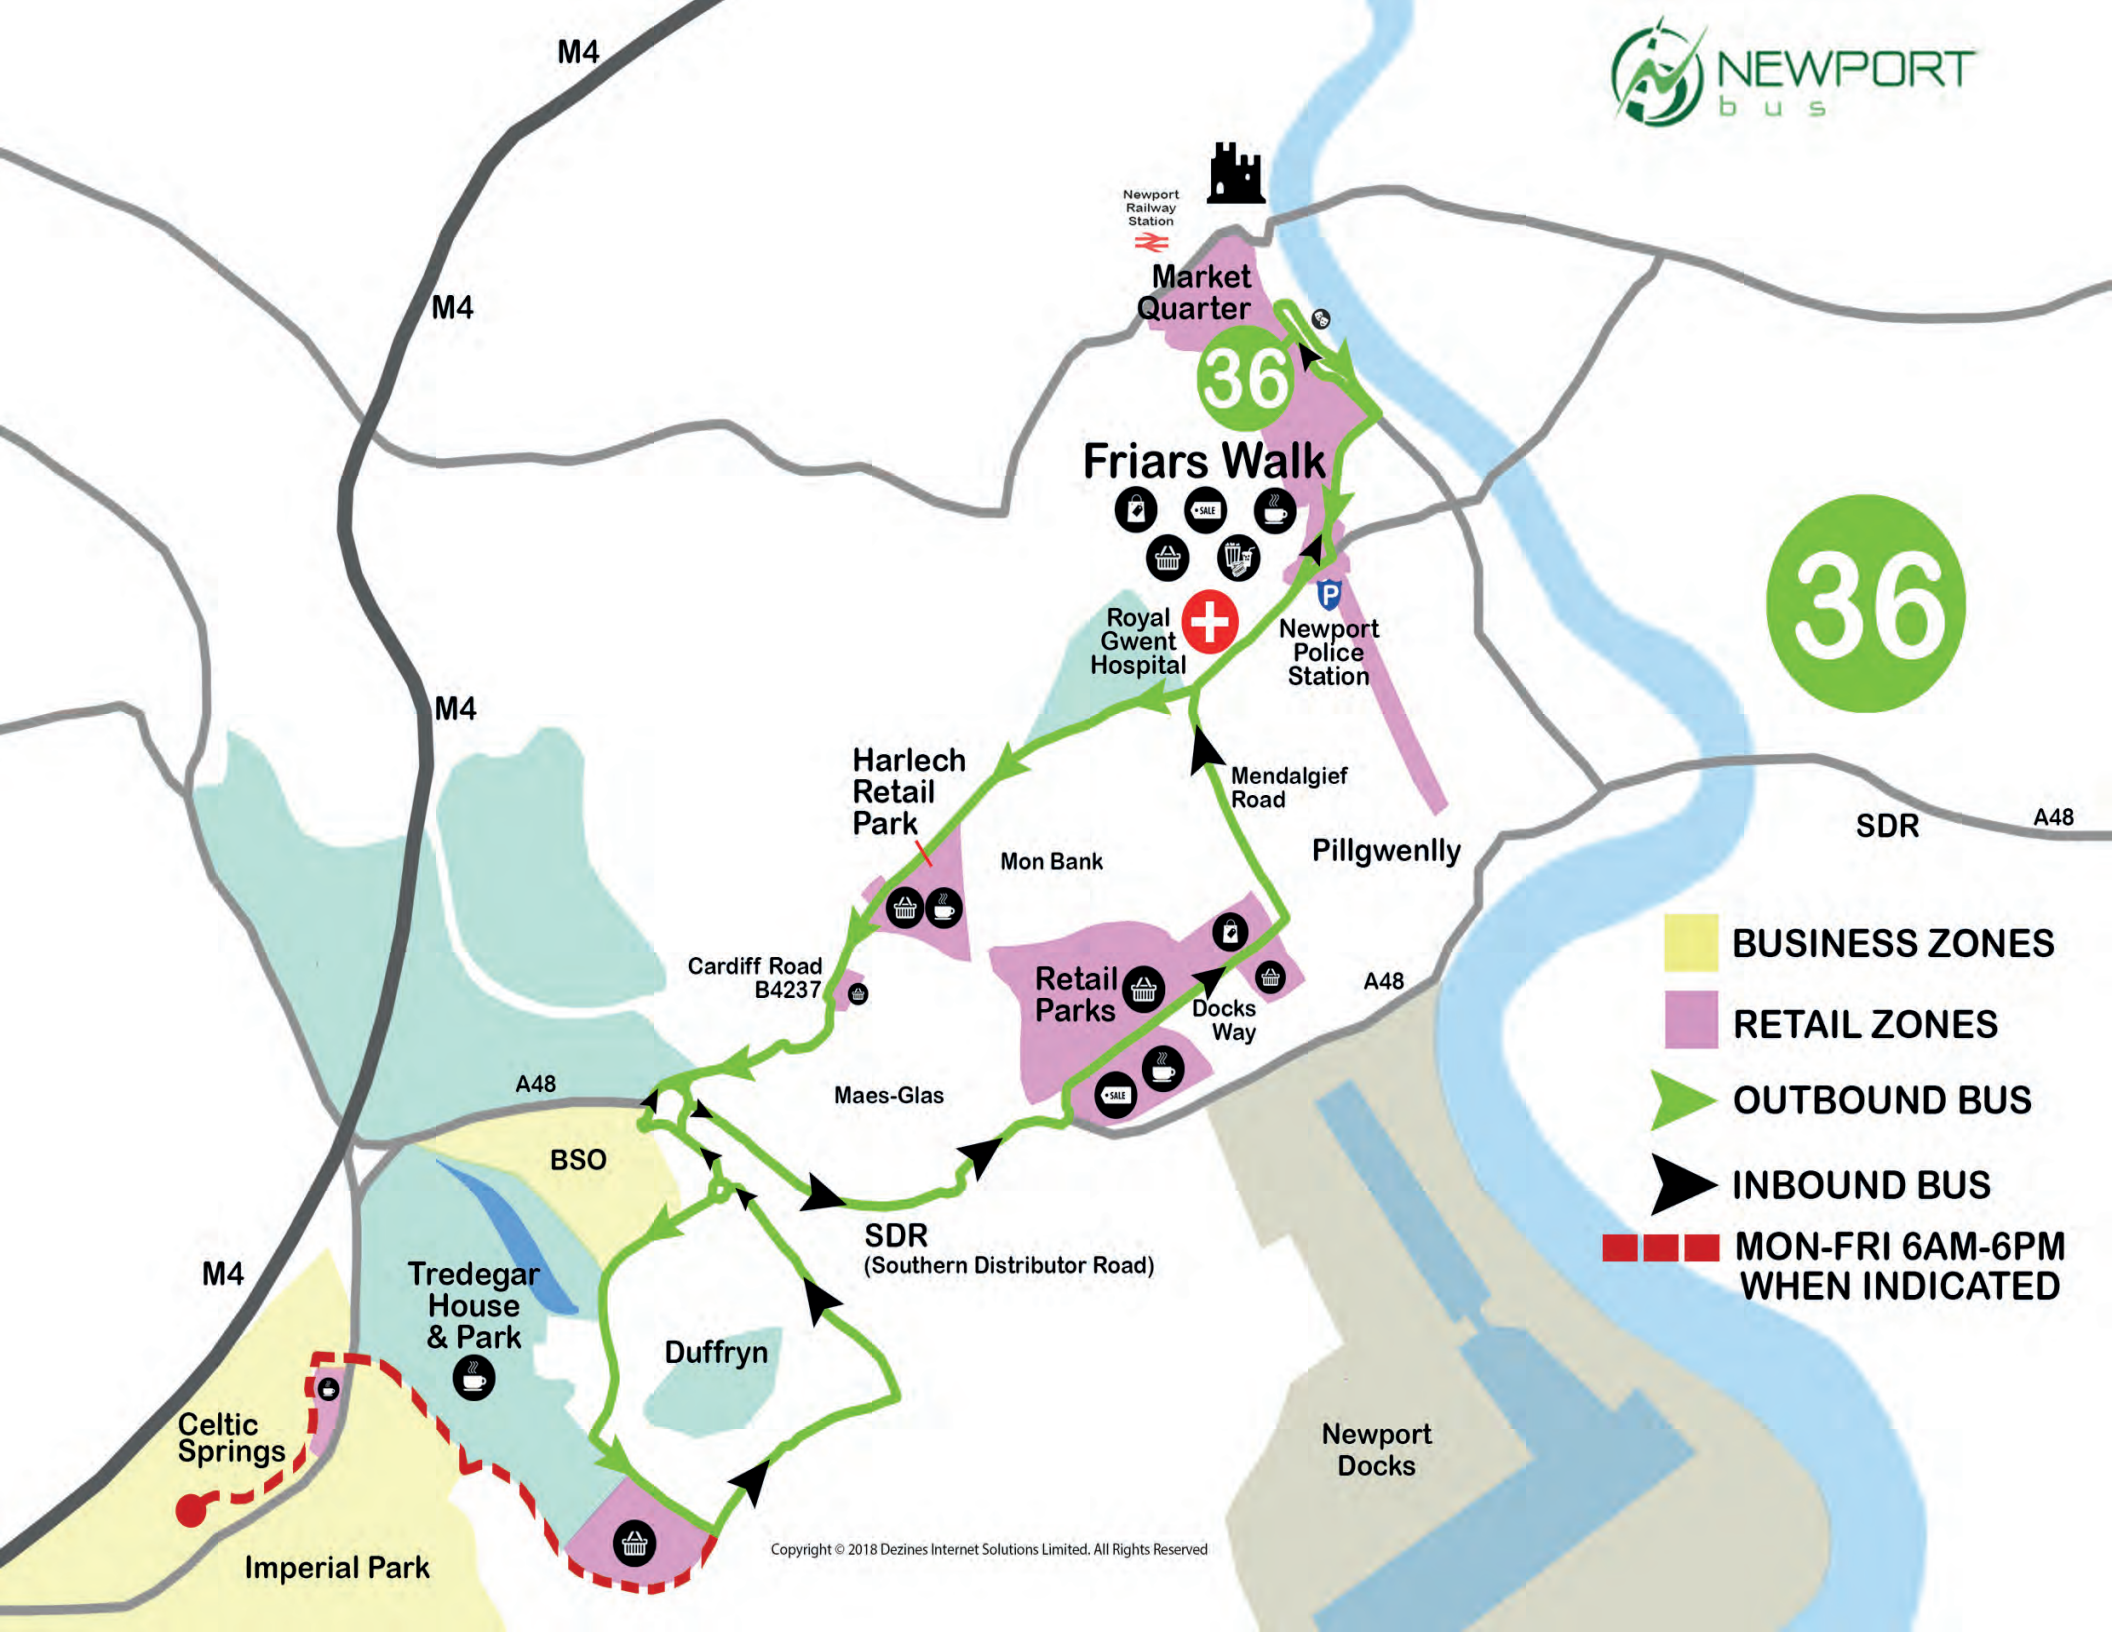

CS - Service extends to Celtic Springs Business Park. Monday to Fridays only

Newport - Duffryn Circular

via Docks Way, Cardiff Road

35

Newport - Duffryn Circular

via Cardiff Road, Docks Way

36

Sunday

Service Number	35	36	35	36
Newport Bus Station	1025	1225	1425	1625
Comet (Maesglas Ind Est)	1034	-	1434	-
Park Drive (Pont Ebbw Roundabout)	-	1233	-	1633
Asda (Duffryn)	1042	-	1442	-
Asda (Duffryn)	-	1237	-	1637
Office of National Statistics	1046	1241	1446	1641
Comet (Maesglas Ind Est)	-	1246	-	1646
Newport Bus Station	1058	1258	1458	1658

35

-  BUSINESS ZONES
-  RETAIL ZONES
-  OUTBOUND BUS
-  INBOUND BUS
-  MON-FRI 6AM-6PM WHEN INDICATED

36

36

-  BUSINESS ZONES
-  RETAIL ZONES
-  OUTBOUND BUS
-  INBOUND BUS
-  MON-FRI 6AM-6PM WHEN INDICATED