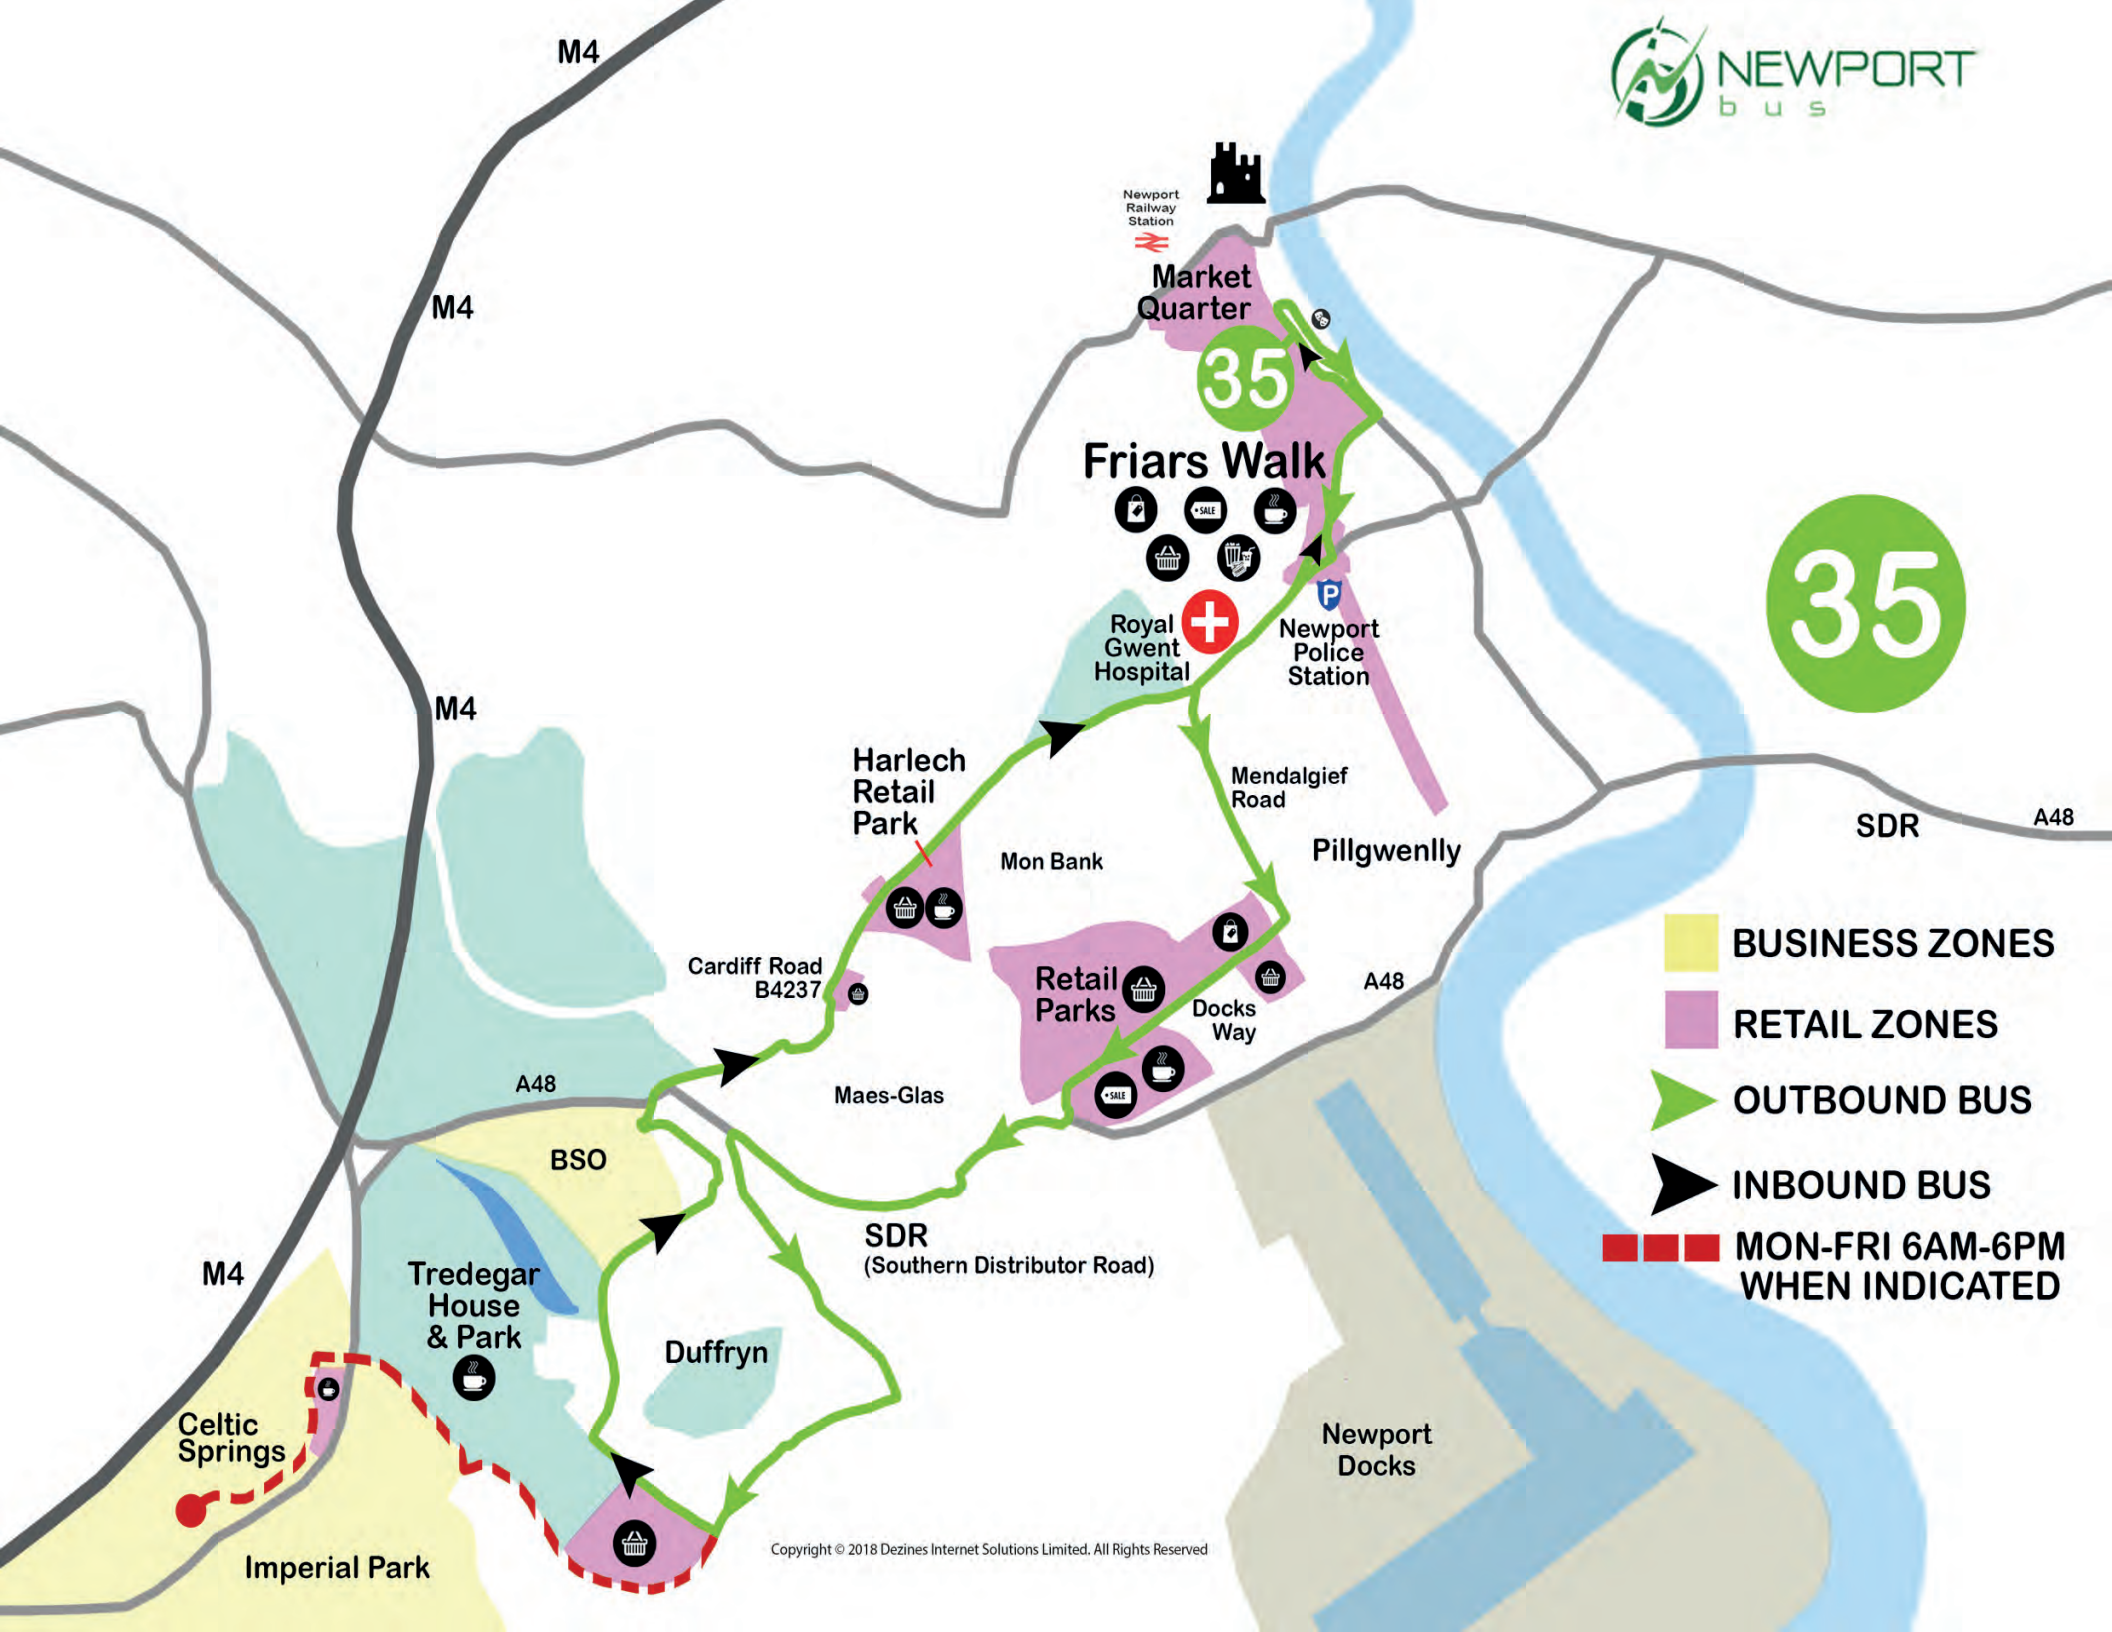

CS - Service extends to Celtic Springs Business Park. Monday to Fridays only

Newport - Duffryn Circular

via Docks Way, Cardiff Road

35

Newport - Duffryn Circular

via Cardiff Road, Docks Way

36

Sunday

Service Number	35	36	35	36
Newport Bus Station	1025	1225	1425	1625
Comet (Maesglas Ind Est)	1034	-	1434	-
Park Drive (Pont Ebbw Roundabout)	-	1233	-	1633
Asda (Duffryn)	1042	-	1442	-
Asda (Duffryn)	-	1237	-	1637
Office of National Statistics	1046	1241	1446	1641
Comet (Maesglas Ind Est)	-	1246	-	1646
Newport Bus Station	1058	1258	1458	1658

35

-  BUSINESS ZONES
-  RETAIL ZONES
-  OUTBOUND BUS
-  INBOUND BUS
-  MON-FRI 6AM-6PM WHEN INDICATED

36

36

-  BUSINESS ZONES
-  RETAIL ZONES
-  OUTBOUND BUS
-  INBOUND BUS
-  MON-FRI 6AM-6PM WHEN INDICATED