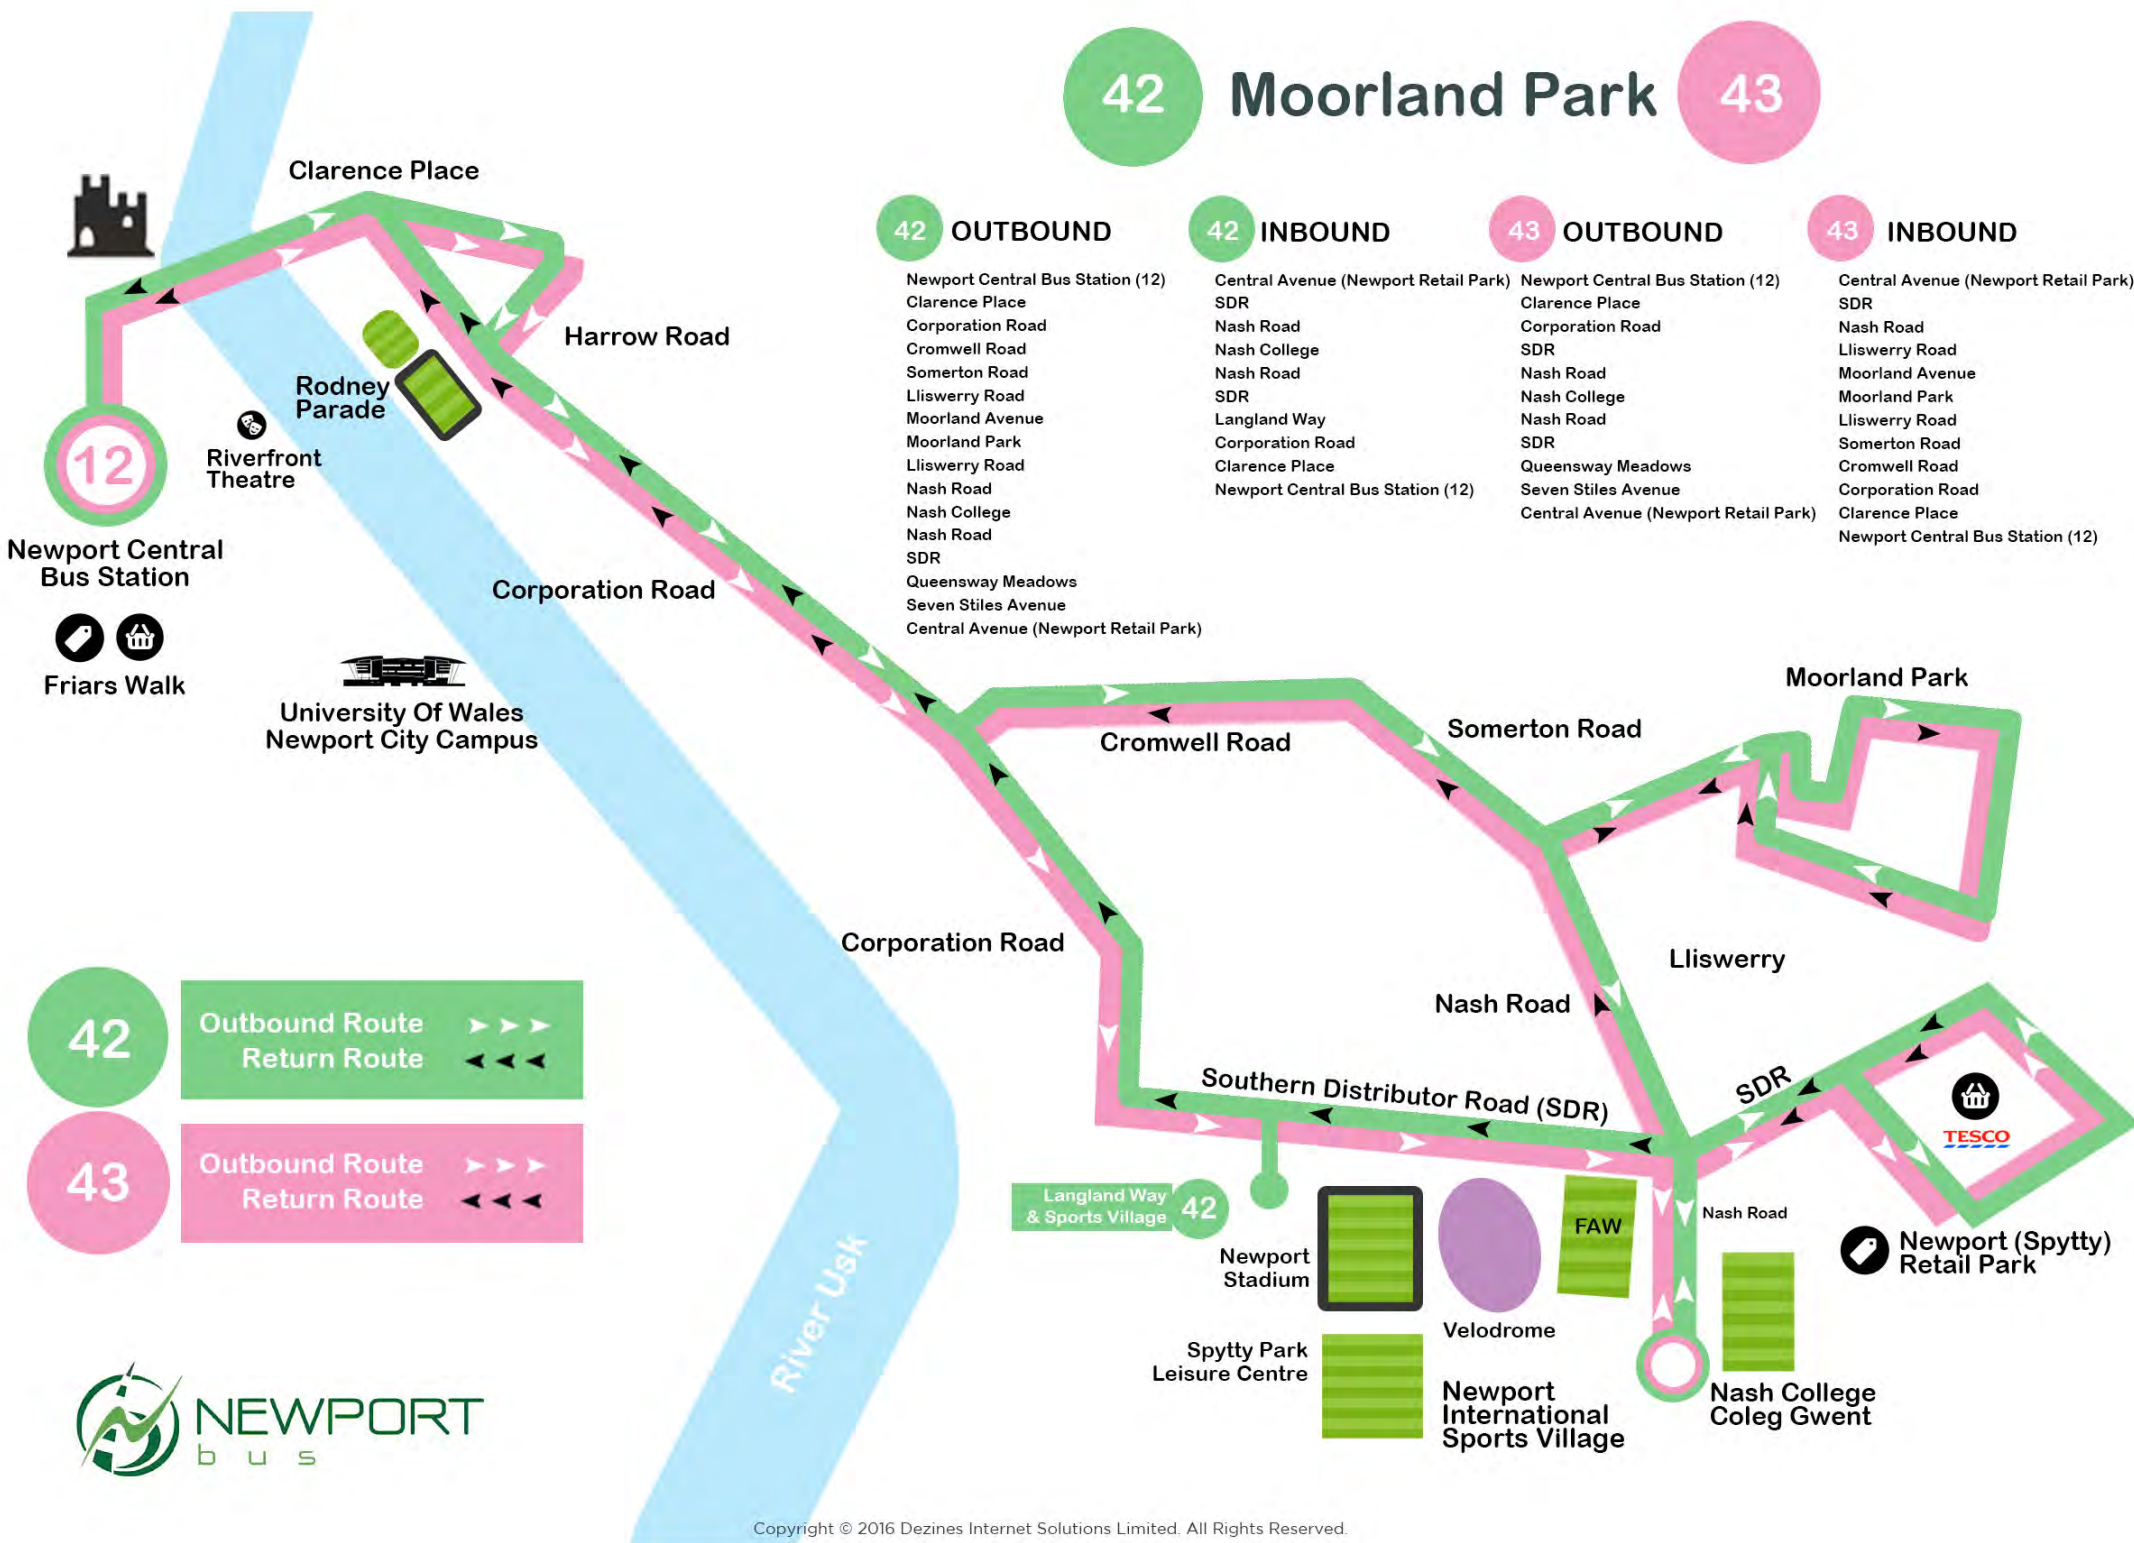

42

Moorland Park

43

42 OUTBOUND

- Newport Central Bus Station (12)
- Clarence Place
- Corporation Road
- Cromwell Road
- Somerton Road
- Lliswerry Road
- Moorland Avenue
- Moorland Park
- Lliswerry Road
- Nash Road
- Nash College
- Nash Road
- SDR
- Queensway Meadows
- Seven Stiles Avenue
- Central Avenue (Newport Retail Park)

42 INBOUND

- Central Avenue (Newport Retail Park)
- SDR
- Nash Road
- Nash College
- Nash Road
- SDR
- Langland Way
- Corporation Road
- Clarence Place
- Newport Central Bus Station (12)

43 OUTBOUND

- Newport Central Bus Station (12)
- Clarence Place
- Corporation Road
- SDR
- Nash Road
- Nash College
- Nash Road
- SDR
- Queensway Meadows
- Seven Stiles Avenue
- Central Avenue (Newport Retail Park)

43 INBOUND

- Central Avenue (Newport Retail Park)
- SDR
- Nash Road
- Lliswerry Road
- Moorland Avenue
- Moorland Park
- Lliswerry Road
- Somerton Road
- Cromwell Road
- Corporation Road
- Clarence Place
- Newport Central Bus Station (12)

12

Newport Central Bus Station

Friars Walk

University Of Wales Newport City Campus

42

Outbound Route
Return Route

43

Outbound Route
Return Route