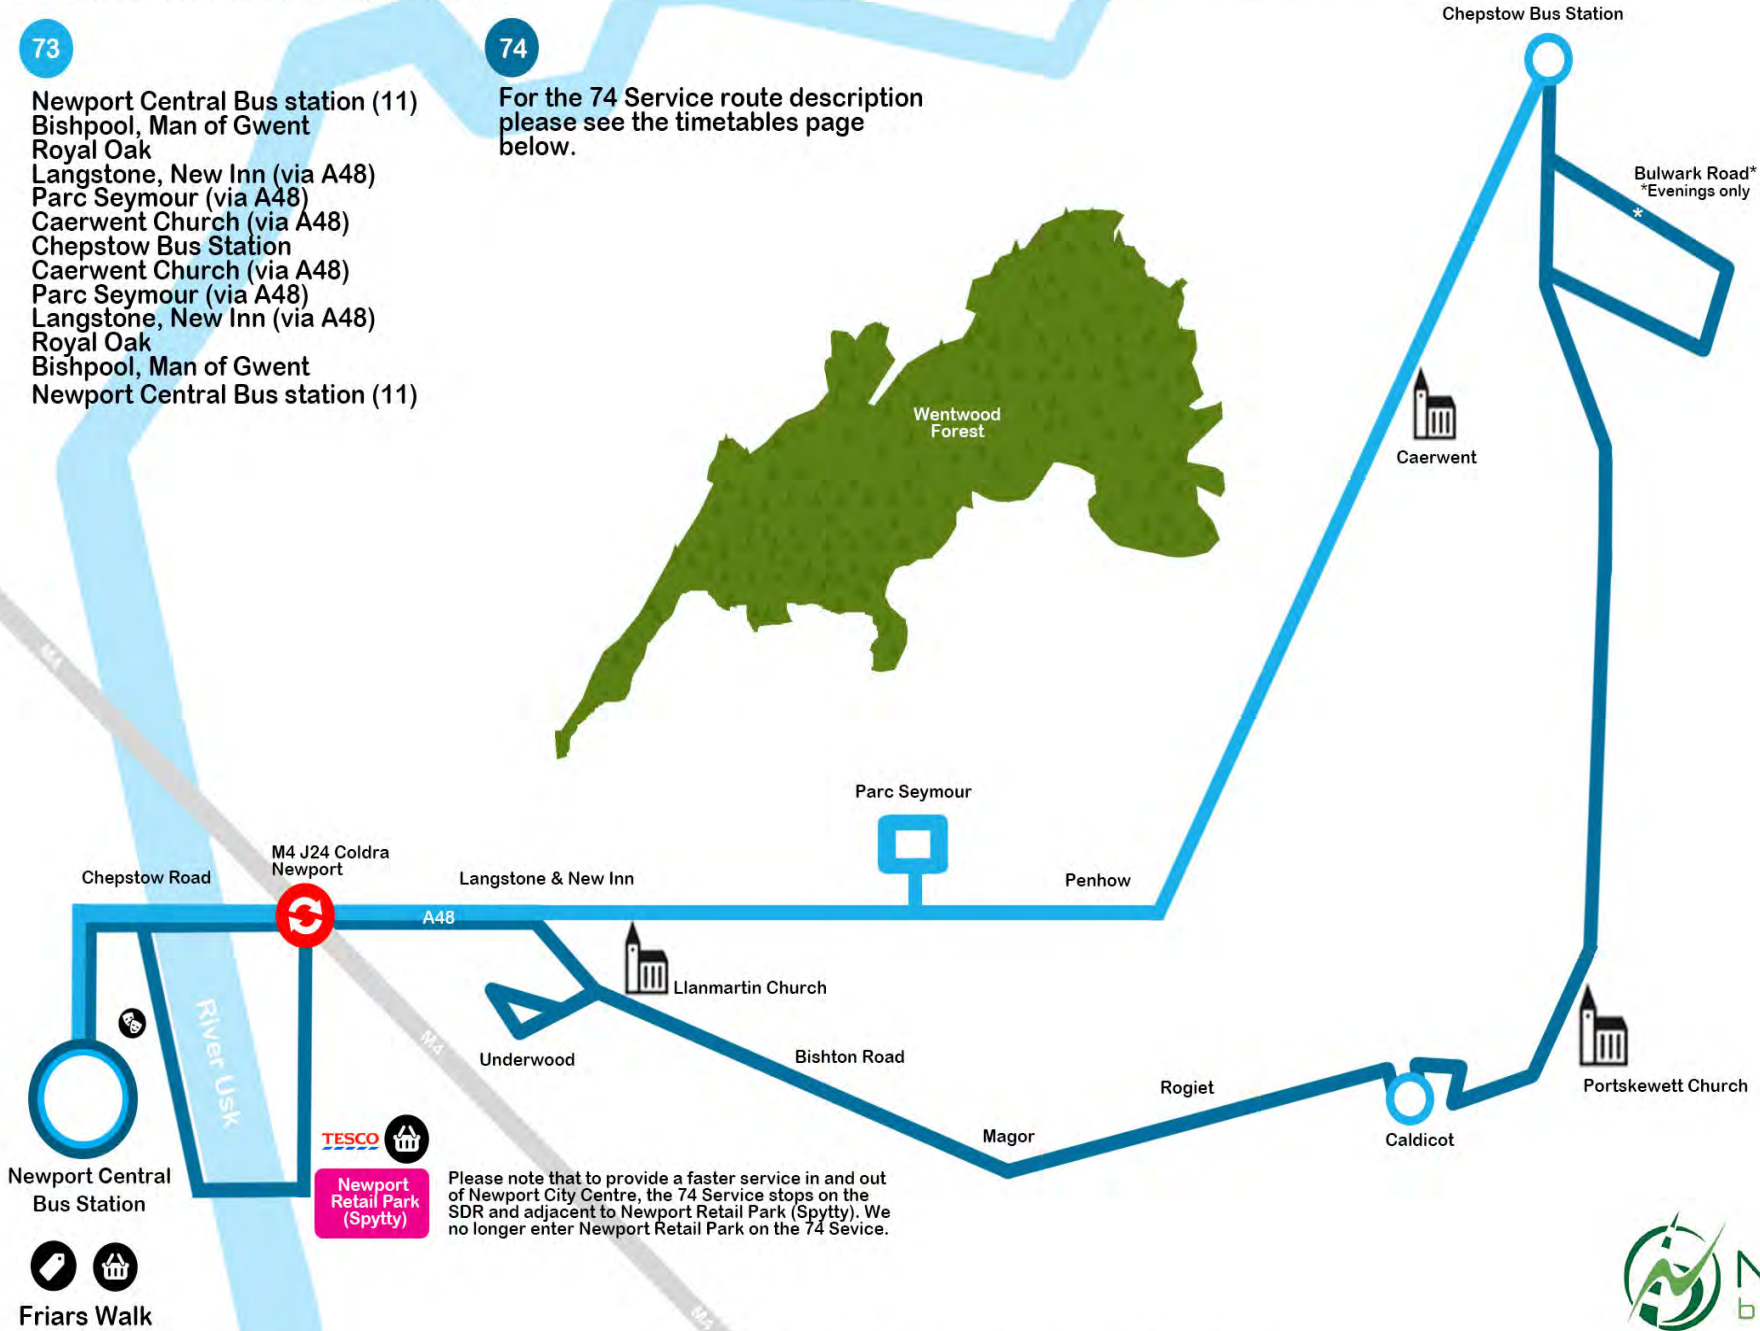

74

For the 74 Service route description please see the timetables page below.

Newport Central Bus Station

Friars Walk

TESCO
 Newport Retail Park (Spytty)

Please note that to provide a faster service in and out of Newport City Centre, the 74 Service stops on the SDR and adjacent to Newport Retail Park (Spytty). We no longer enter Newport Retail Park on the 74 Service.

74A

74C

X74

74A - Newport - Glan Llyn - Underwood

Route Direction: >>>>

74C - Newport - Underwood - Glan Llyn

Route Direction >>>>

X74 Newport - Chepstow Express

Via SDR / EDR / Magor / Caldicot

Please note:
X74 Enters Newport Retail Park
Off-Peak hours only.

PRICING TABLE ROUTE 73

Adult Single

Newport									
200	Celtic Manor								
200	200	Langstone New Inn							
200	200	200	Parc Seymour						
300	280	280	240	Llanvaches					
380	380	330	255	260	Caerwent				
380	380	380	310	290	180	Crick			
380	380	380	350	350	260	240	Pwllmeyric		
380	380	380	350	350	290	260	150	Chepstow	

PRICING TABLE ROUTE X74

Adult Single

Newport

200	Glan Llyn						
300	300	Magor/Undy					
340	340	130	Rogiet				
360	360	130	120	Caldicot			
380	380	290	220	220	Portskewett		
380	380	360	260	250	190	Pwllmeyric	
380	380	360	260	250	190	90	Chepstow