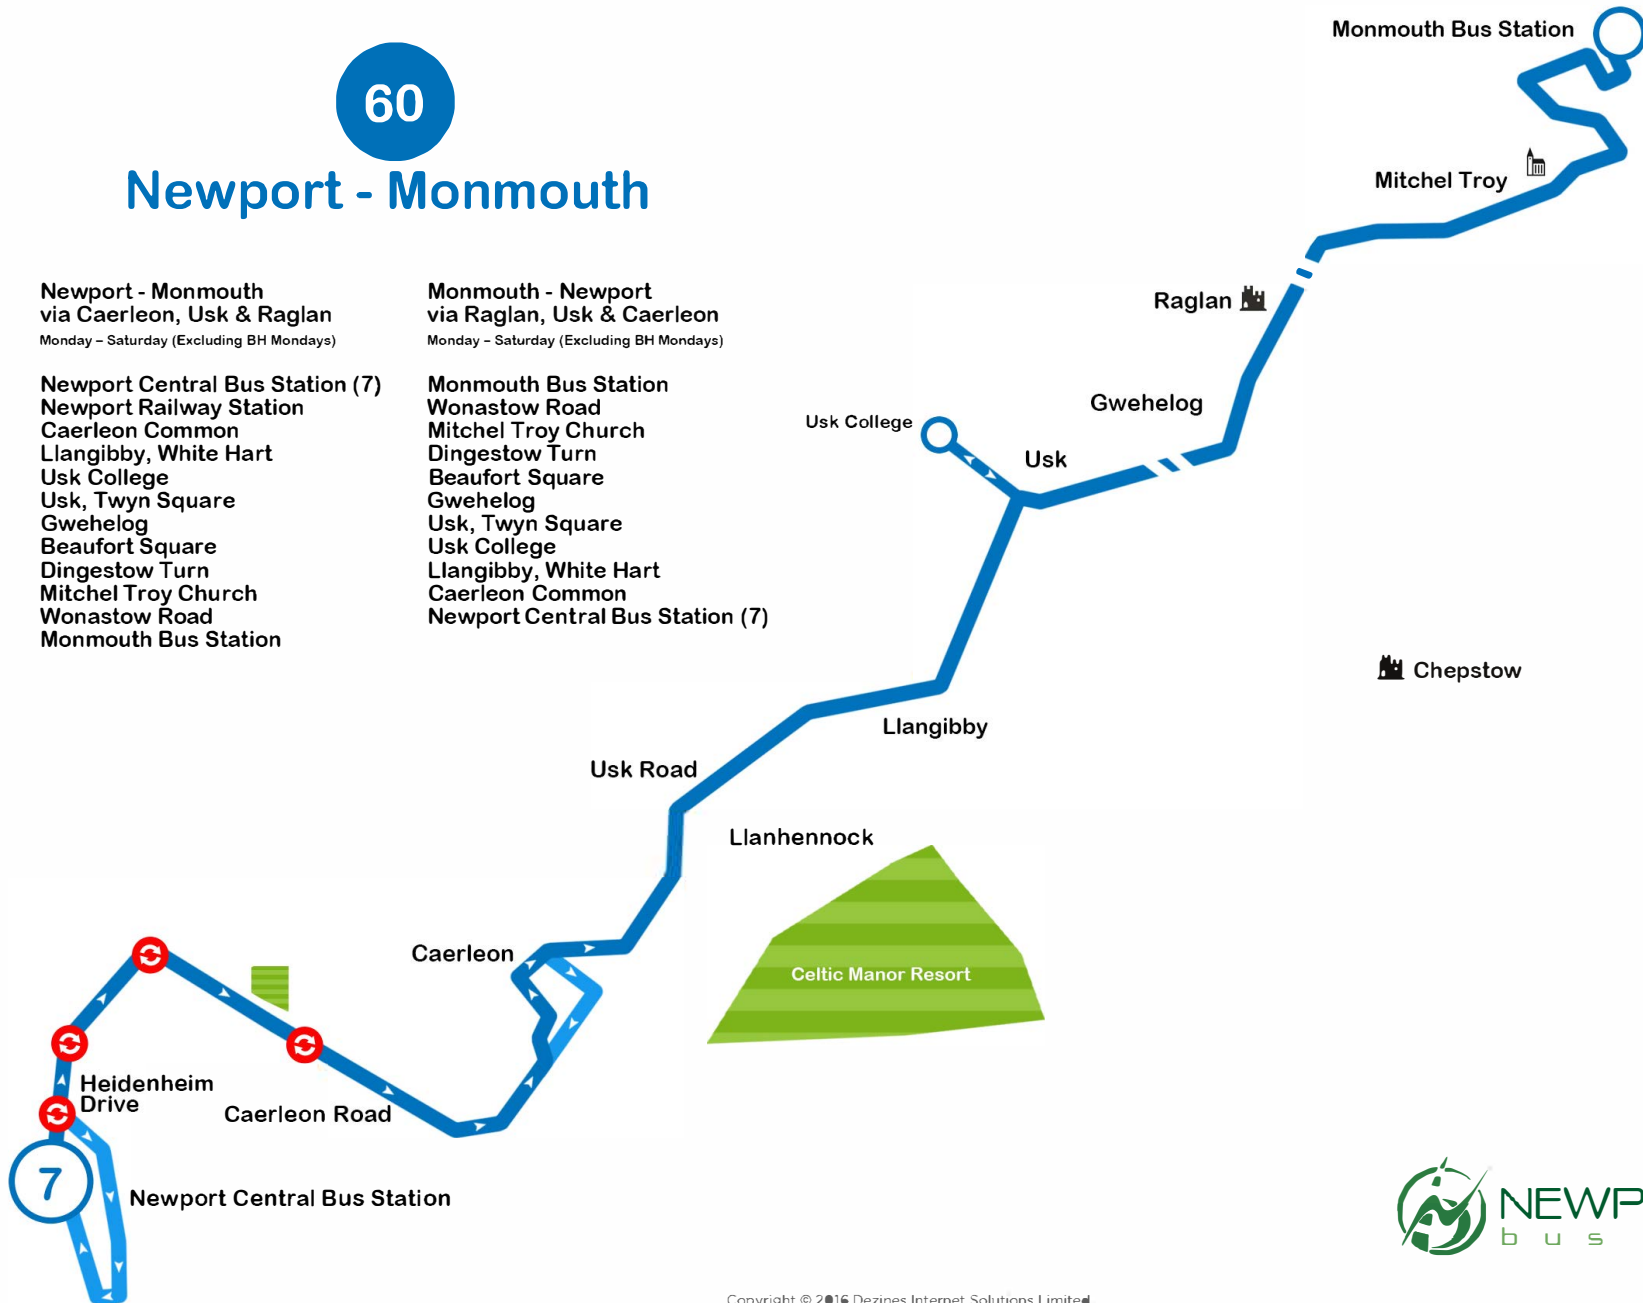

Service Number	60	60	60
Monmouth Bus Station	0905	1405	1805
Somerset Road (Wonastow Road)	0908	1408	1808
Church Farm (Mitchel Troy Church)	0913	1413	1813
Dingestow Turn	0917	1417	1817
St Cadoc's Church (Beaufort Square)	0923	1423	1823
Trostrey (Gwehelog)	0930	1430	1830
Clock Tower (Twyn Square)	0935	1435	1835
Walnut Tree Cottage (Llangibby, White Hart)	0943	1443	1843
Arthur Street (Caerleon)	0951	1451	1851
Newport Bus Station	1003	1503	1903

60

Newport - Monmouth

**Newport - Monmouth
via Caerleon, Usk & Raglan**
Monday - Saturday (Excluding BH Mondays)

Newport Central Bus Station (7)
Newport Railway Station
Caerleon Common
Llangibby, White Hart
Usk College
Usk, Twyn Square
Gwehelog
Beaufort Square
Dingestow Turn
Mitchel Troy Church
Wonastow Road
Monmouth Bus Station

**Monmouth - Newport
via Raglan, Usk & Caerleon**
Monday - Saturday (Excluding BH Mondays)

Monmouth Bus Station
Wonastow Road
Mitchel Troy Church
Dingestow Turn
Beaufort Square
Gwehelog
Usk, Twyn Square
Usk College
Llangibby, White Hart
Caerleon Common
Newport Central Bus Station (7)

ROUTE FARE 2020

Route 60

Adult Single Fare

Newport										
180	Caerleon									
270	220	Garth								
400	360	330	Llangybi							
440	410	400	260	Usk						
490	410	400	330	220	Gwhelog					
540	490	440	410	380	290	Raglan				
540	540	540	490	410	400	290	Dingestow Turn			
540	540	540	490	440	410	330	250	Mitchel Troy		
550	550	540	490	440	410	330	290	200	Monmouth Troy	
550	550	540	490	440	410	330	290	290	110	Monmouth